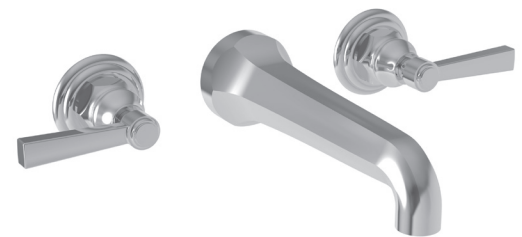

Features

- Solid brass construction
- 7-1/2" (19.1 cm) spout reach (wall-to-center)
- 1/2" NPT spout inlet fitting
- Rough valve incorporates a brass valve body assembly
- Rough valve incorporates quarter-turn washerless ceramic disc valve cartridges
- Intended for use with Newport Brass rough valve as specified (Required Accessory)
- ADA Compliant
- 1.2 GPM (4.5 LPM) Max

Codes / Standards Compliance

Meets or exceeds the following at date of manufacture:

- ASME A112.18.1/CSA B125.1-18
- IAMPO/cUPC
- NSF/ANSI 61, SECTION 9
- NSF/ANSI 372
- IPC
- ADA & ICC/ANSI A117.1
- Energy Policy Act of 1992
- EPA WaterSense
- California Energy Commission
- All applicable US Federal and State material regulations

Colors / Finishes

- 10B: Oil Rubbed Bronze
- 15: Polished Nickel
- 15S: Satin Nickel - PVD
- 26: Polished Chrome
- Other: Refer to the Newport Brass catalog for additional color/finish options.

Wall-Mounted Lavatory Trim

3-911

Specified Model

Model	Description	Colors | Finishes				
3-911	Wall-Mounted Tub Trim	☐ 10B	☐ 15	☐ 15S	☐ 26	☐ Other

Required Accessory

Application	Wall Lavatory Rough Valve
Description	2-Cartridge Assembly
Inlet/Outlet Size	1/2"
Part Number	1-532U
Image	

Product Specification Add "Color / Finish" suffix to Model number, below.

The Wall-Mounted Lavatory Faucet shall be made of solid brass construction. Wall-Mounted Lavatory Faucet shall incorporate lever handles and a 7-1/2" (19.1 cm) spout (wall-to-center) that incorporates a 1/2" NPT inlet fitting. Rough valve shall incorporate a brass valve body assembly and quarter-turn washerless ceramic disc valve cartridges. Wall-Mounted Lavatory Faucet shall be Newport Brass Model 3-911/_____ and Newport Brass rough valve shall be 1-532U.