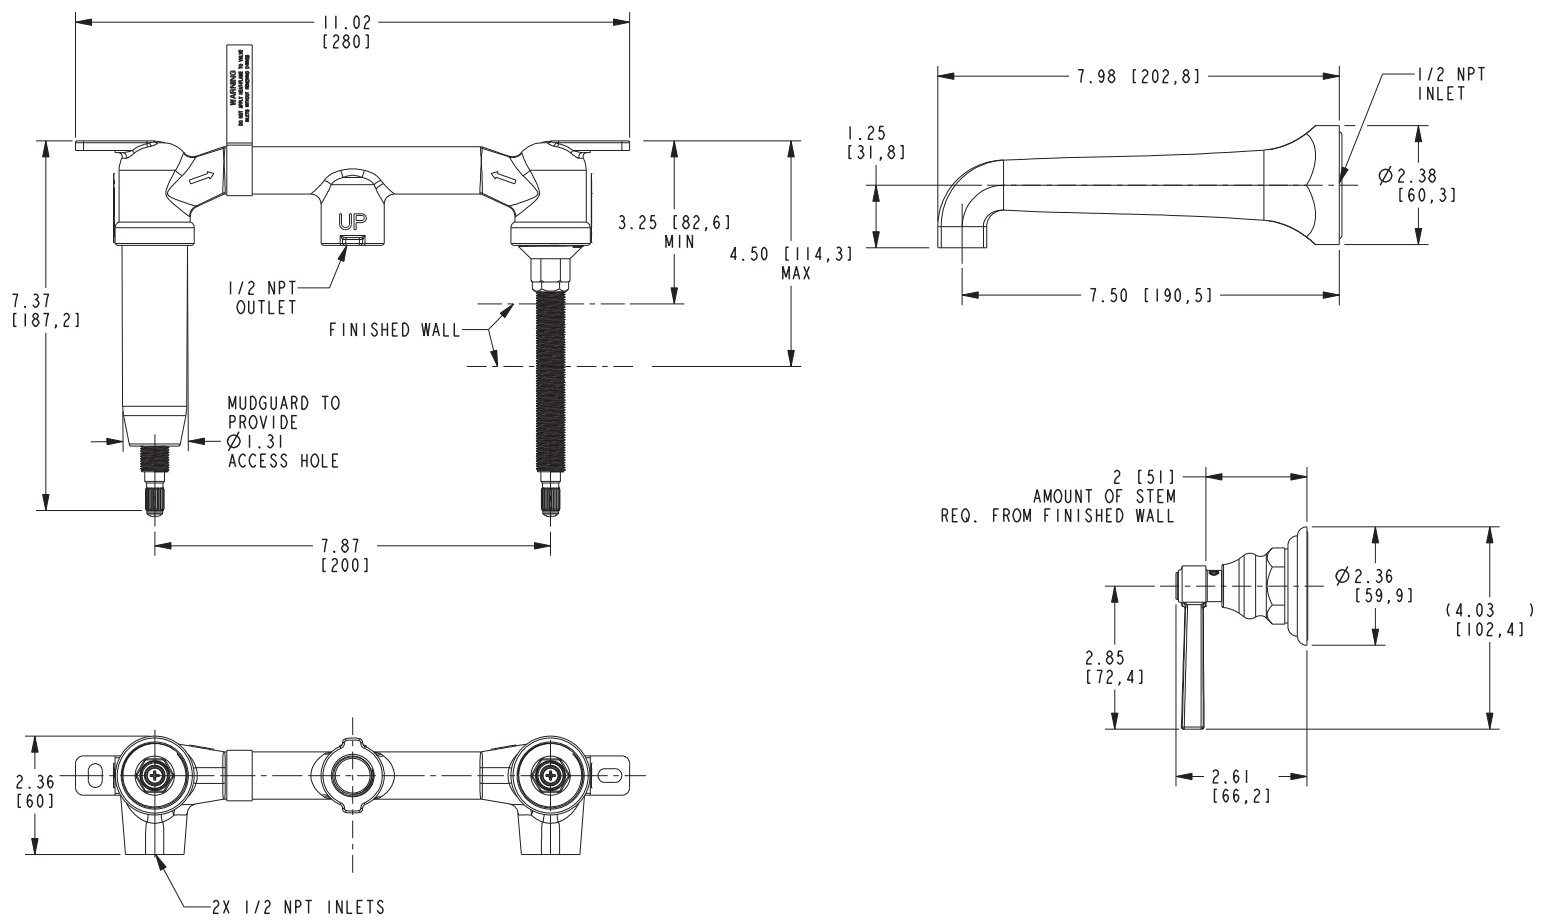

3-911

Product dimensions are provided for reference only. For specific product installation guidelines, please reference the installation instructions of the product being installed.

Astor Wall-Mounted Lavatory Trim
3-911