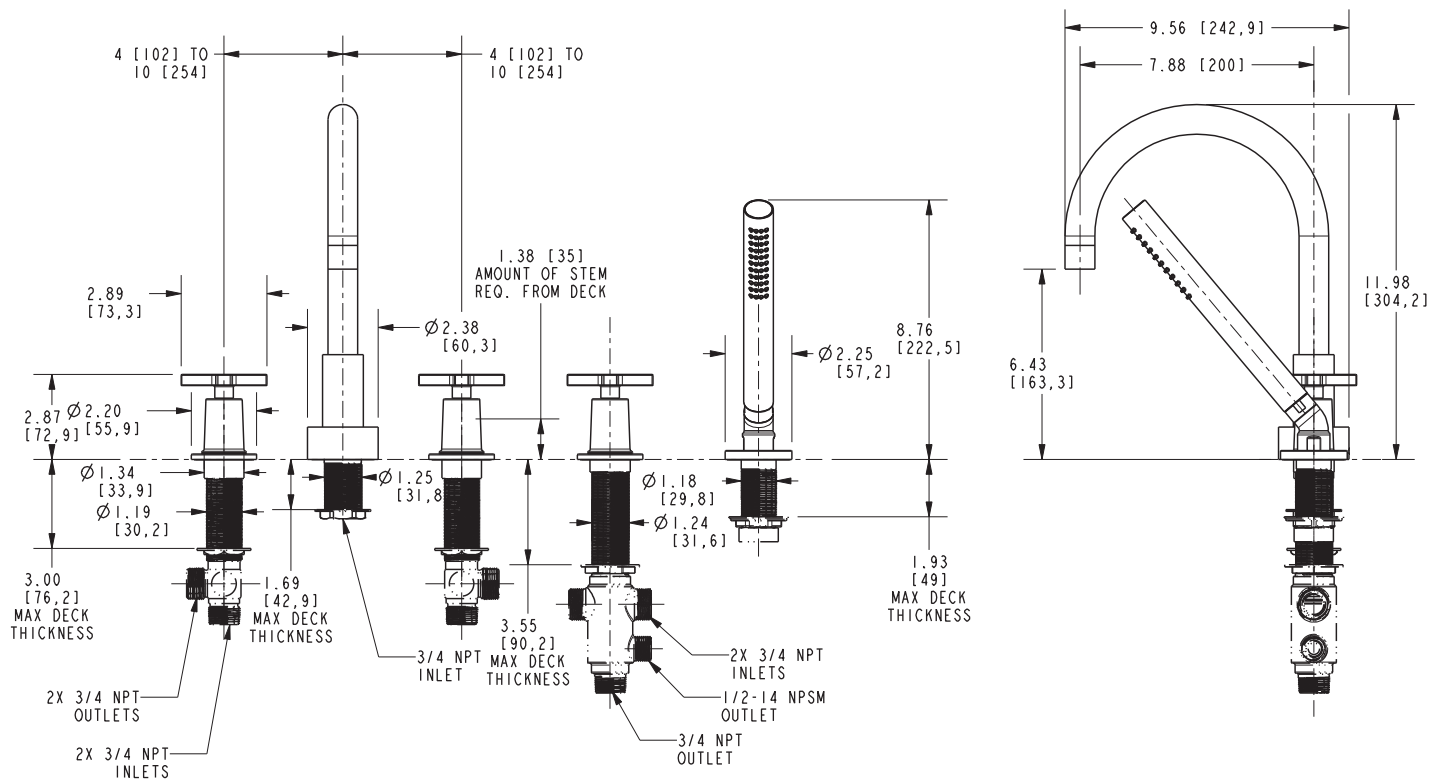

## Features

- Solid brass construction
- 6.43" (16.3 cm) spout height at outlet
- 7.88" (20.0 cm) spout reach (c-c)
- Intended for use with Newport Brass rough valve kit (Required Accessory) which incorporates the following:
  - Brass valve bodies and quick-connect spout fitting
  - Quarter-turn washerless ceramic disc 3/4" valve cartridges
- Diverter valve and hoses as needed for handshower
- ADA Compliant
- 1.8 GPM (6.8 LPM) Max, Handshower Only

## Required Accessory

<b>System Element</b>	Deck Tub Valve
<b>Description</b>	3-Valve Assembly With Quick Connect Spout Adapter
<b>Inlet/Outlet Size</b>	3/4"
<b>Part Number</b>	1-666
<b>Image</b>	

## Product Specification Add "Color / Finish" suffix to Model number, below.

The Roman Tub with Handshower Deck Trim shall be made of solid brass construction. Roman Tub with Handshower Deck Trim shall incorporate cross handles. Product shall incorporate a 6.43" (16.3 cm) spout height at outlet and a 7.88" (20.0 cm) spout reach (c-c). Product shall feature a solid brass handshower with a 1.8 gallons (6.7 liters) per minute maximum flow rate. Rough valve kit shall incorporate brass valve bodies with quarter-turn washerless ceramic disc 3/4" valve cartridges, a quick-connect spout fitting and a diverter valve with hoses as needed for handshower. Roman Tub with Handshower Deck Trim shall be Newport Brass Model 3-2987/\_\_\_\_ and Newport Brass rough valve kit shall be 1-666.

## PRODUCT DIMENSIONS *(Units are in inches)*