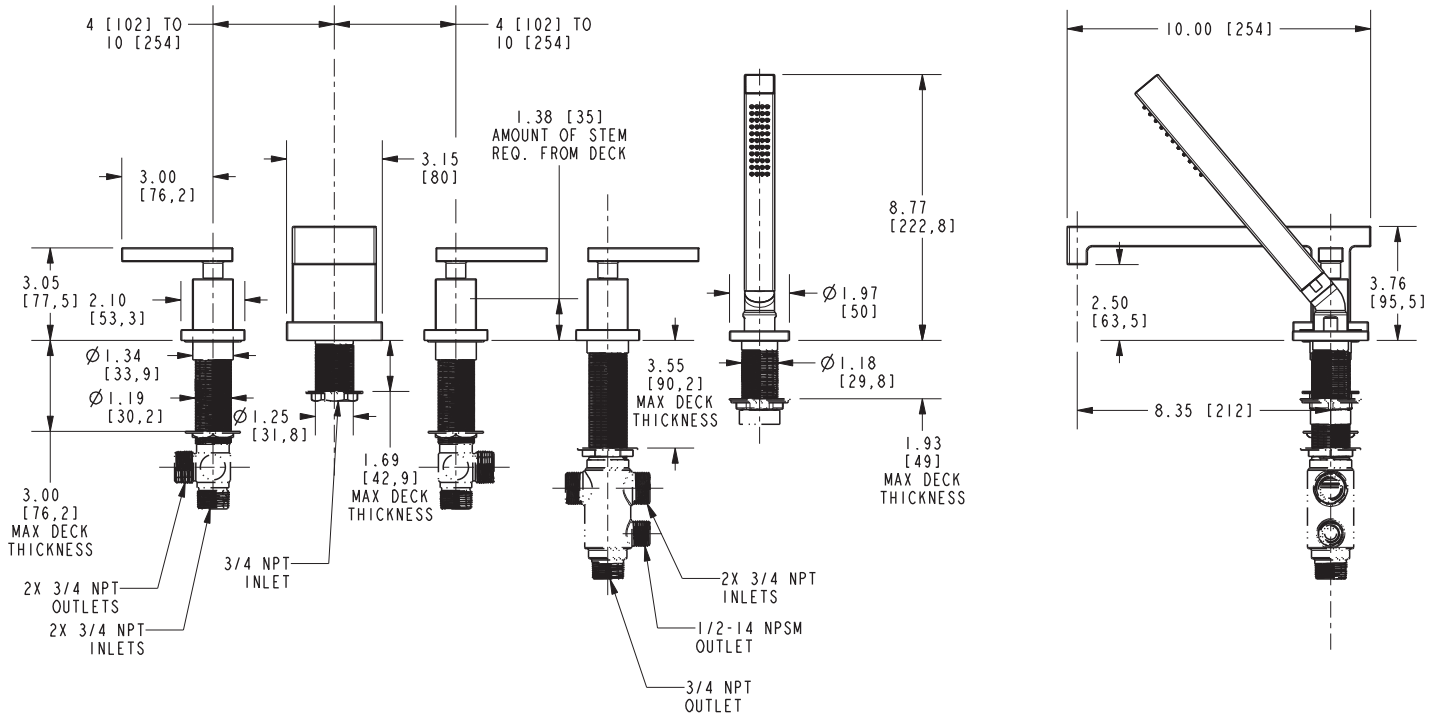

Features

- Solid brass construction
- 2.50" (6.4 cm) spout height at outlet
- 8.35" (21.2 cm) spout reach (c-c)
- Intended for use with Newport Brass rough valve kit (Required Accessory) which incorporates the following:
 - Brass valve bodies and quick-connect spout fitting
 - Quarter-turn washerless ceramic disc 3/4" valve cartridges
- Diverter valve and hoses as needed for handshower
- ADA Compliant
- 1.8 GPM (6.8 LPM) Max, Handshower Only

Required Accessory

System Element	Deck Tub Valve
Description	3-Valve Assembly With Quick Connect Spout Adapter
Inlet/Outlet Size	3/4"
Part Number	1-666
Image	

Product Specification Add "Color / Finish" suffix to Model number, below.

The Roman Tub with Handshower Deck Trim shall be made of solid brass construction. Roman Tub with Handshower Deck Trim shall incorporate lever handles. Product shall incorporate a 2.50" (6.4 cm) spout height at outlet and a 8.35" (21.2 cm) spout reach (c-c). Product shall feature a solid brass handshower with a 1.8 gallons (6.7 liters) per minute maximum flow rate. Rough valve kit shall incorporate brass valve bodies with quarter-turn washerless ceramic disc 3/4" valve cartridges, a spout nipple and a diverter valve with hoses as needed for handshower. Roman Tub with Handshower Deck Trim shall be Newport Brass Model 3-2567/____ and Newport Brass rough valve kit shall be 1-666.

3-2567

PRODUCT DIMENSIONS *(Units are in inches)*

Skylar Roman Tub Deck Trim 3-2567