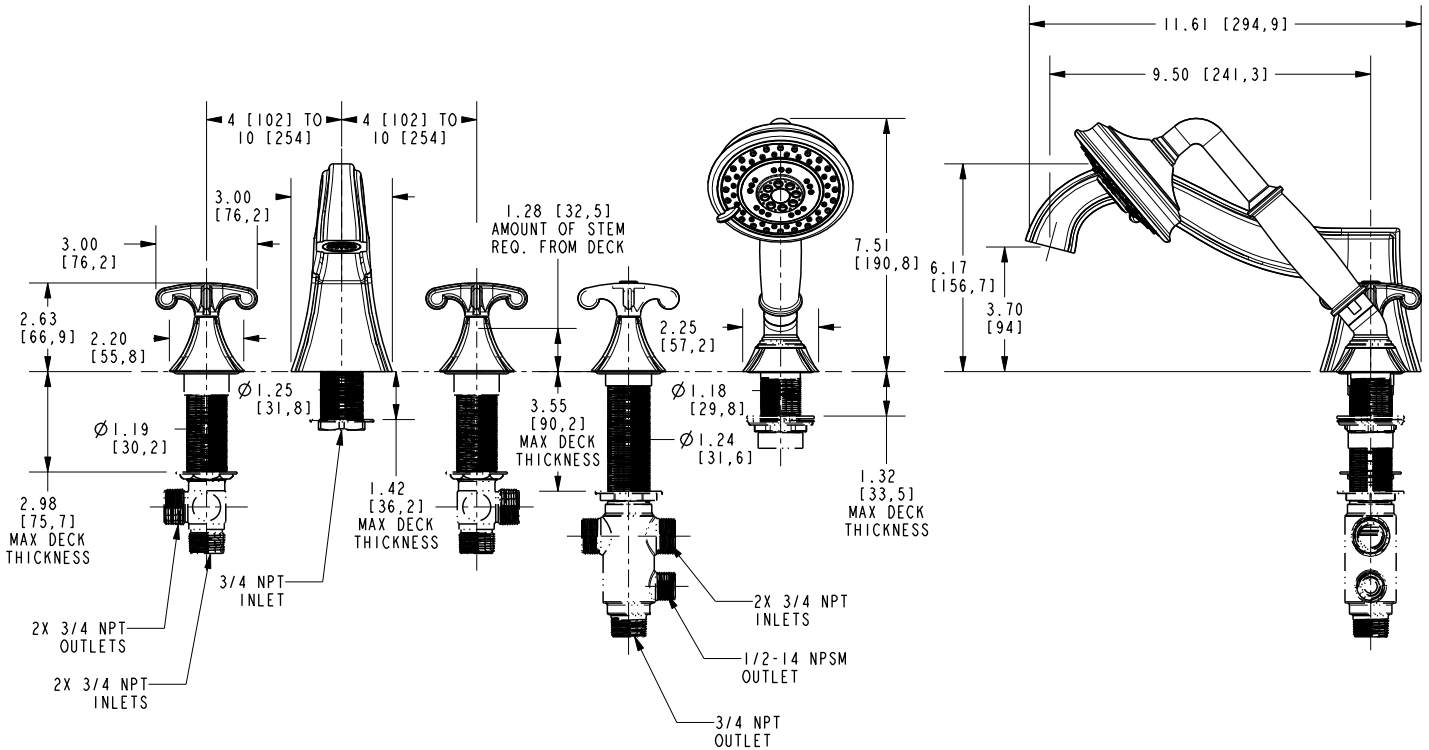

**Features**

- Solid brass construction
- 3.70" (9.4 cm) spout height at outlet
- 9.50" (24.1 cm) spout reach (c-c)
- Intended for use with Newport Brass rough valve kit (Required Accessory) which incorporates the following:
  - Brass valve bodies and quick-connect spout fitting
  - Quarter-turn washerless ceramic disc 3/4" valve cartridges
- Diverter valve and hoses as needed for handshower
- ADA Compliant
- 1.8 GPM (6.8 LPM) Max, Handshower Only

**Required Accessory**

<b>System Element</b>	Deck Tub Valve
<b>Description</b>	3-Valve Assembly With Quick Connect Spout Adapter
<b>Inlet/Outlet Size</b>	3/4"
<b>Part Number</b>	1-726
<b>Image</b>	

**Product Specification** Add "Color / Finish" suffix to Model number, below.

The Roman Tub with Handshower Deck Trim shall be made of solid brass construction. Roman Tub with Handshower Deck Trim shall incorporate cross handles. Product shall incorporate a 3.70" (9.4 cm) spout height at outlet and a 9.50" (24.1 cm) spout reach (c-c). Product shall feature a solid brass handshower with a 1.8 gallons (6.7 liters) per minute maximum flow rate. Rough valve kit shall incorporate brass valve bodies with quarter-turn washerless ceramic disc 3/4" valve cartridges, a spout nipple and a diverter valve with hoses as needed for handshower. Roman Tub with Handshower Deck Trim shall be Newport Brass Model 3-2527/\_\_\_\_ and Newport Brass rough valve kit shall be 1-726.

## PRODUCT DIMENSIONS *(Units are in inches)*