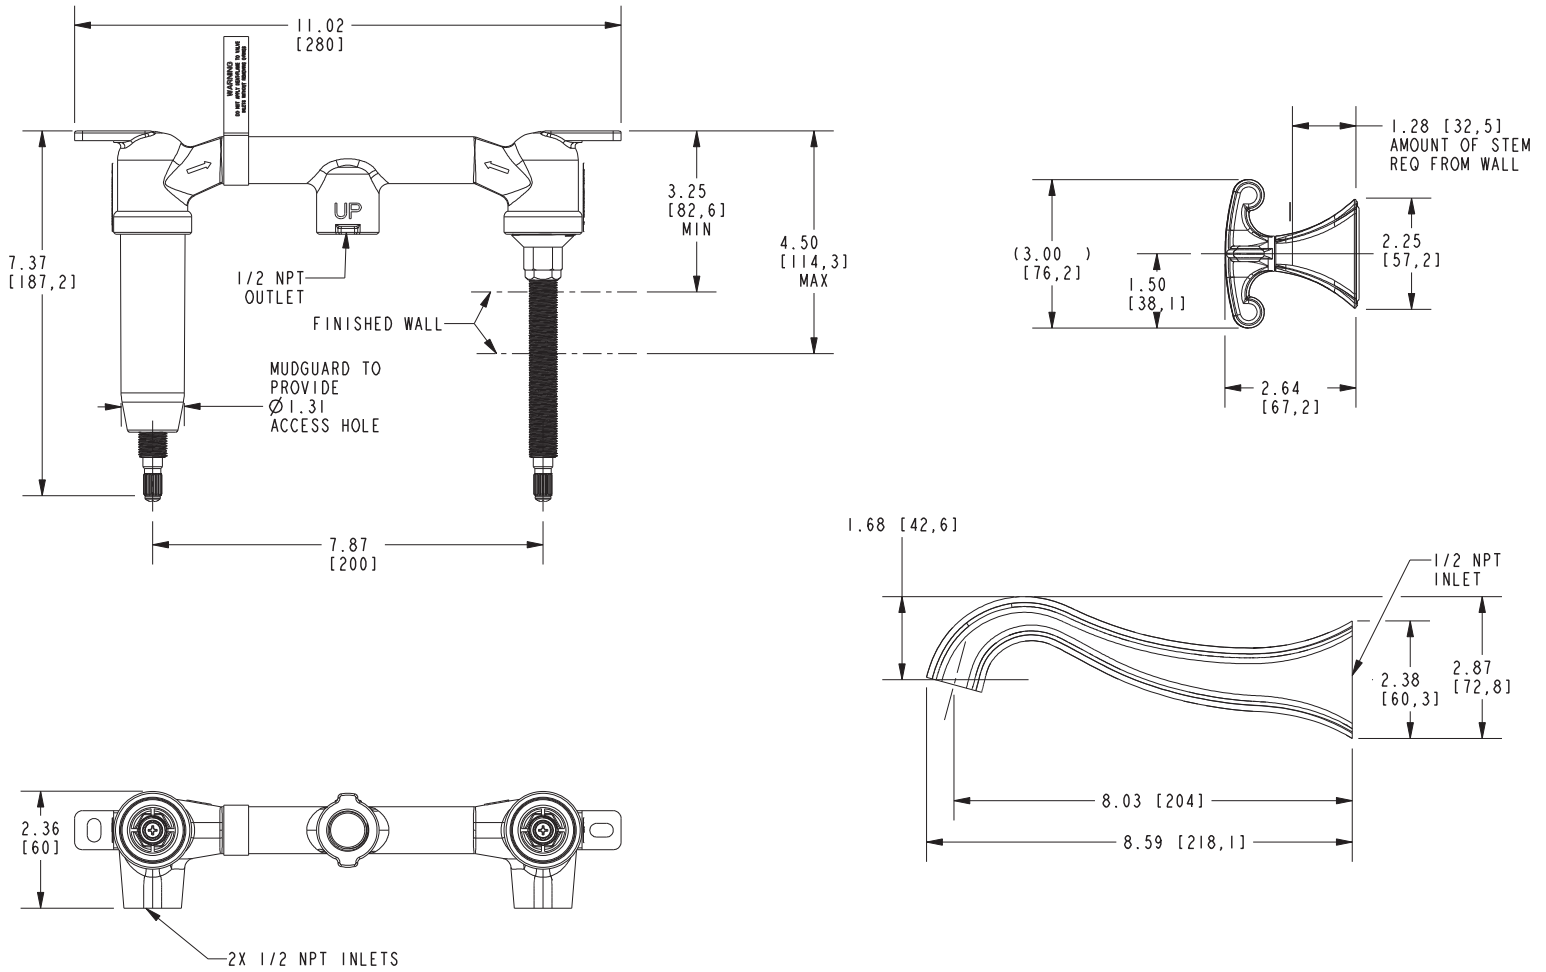

Features

- Solid brass construction
- 8-1/16" (20.5 cm) spout reach (wall-to-center)
- 1/2" NPT spout inlet fitting
- Rough valve incorporates a brass valve body assembly
- Rough valve incorporates quarter-turn washerless ceramic disc valve cartridges
- Intended for use with Newport Brass rough valve as specified (Required Accessory)
- ADA Compliant
- 1.2 GPM (4.5 LPM) Max

Required Accessory

Application	Wall Lavatory Rough Valve
Description	2-Cartridge Assembly
Inlet/Outlet Size	1/2"
Part Number	1-532U
Image	

Product Specification Add "Color / Finish" suffix to Model number, below.

The Wall-Mounted Lavatory Faucet shall be made of solid brass construction. Wall-Mounted Lavatory Faucet shall incorporate cross handles and a 8-1/16" (20.5 cm) spout (wall-to-center) that incorporates a 1/2" NPT inlet fitting. Rough valve shall incorporate a brass valve body assembly and quarter-turn washerless ceramic disc valve cartridges. Wall-Mounted Lavatory Faucet shall be Newport Brass Model 3-2521/_____ and Newport Brass rough valve shall be 1-532U.

3-2521

Product dimensions are provided for reference only. For specific product installation guidelines, please reference the installation instructions of the product being installed.

Kiara Wall-Mounted Lavatory Trim 3-2521