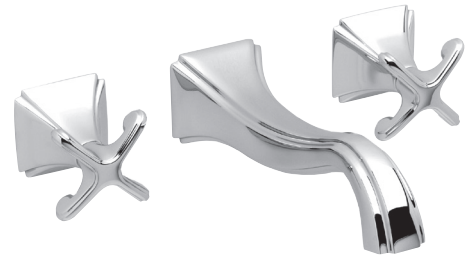

Features

- Solid brass construction
- 8-1/16" (20.5 cm) spout reach (wall-to-center)
- 1/2" NPT spout inlet fitting
- Rough valve incorporates a brass valve body assembly
- Rough valve incorporates quarter-turn washerless ceramic disc valve cartridges
- Intended for use with Newport Brass rough valve as specified (Required Accessory)
- ADA Compliant
- 1.2 GPM (4.5 LPM) Max

Codes / Standards Compliance

Meets or exceeds the following at date of manufacture:

- ASME A112.18.1/CSA B125.1-18
- IAMPO/cUPC
- NSF/ANSI 61, SECTION 9
- NSF/ANSI 372
- IPC
- ADA & ICC/ANSI A117.1
- Energy Policy Act of 1992
- EPA WaterSense
- California Energy Commission
- All applicable US Federal and State material regulations

Colors / Finishes

- 10B: Oil Rubbed Bronze
- 15: Polished Nickel
- 15S: Satin Nickel - PVD
- 26: Polished Chrome
- Other: Refer to the Newport Brass catalog for additional color/finish options.

Wall-Mounted Lavatory Trim

3-2521

Specified Model

Model	Description	Colors | Finishes				
3-2521	Wall-Mounted Tub Trim	☐ 10B	☐ 15	☐ 15S	☐ 26	☐ Other

Required Accessory

Application	Wall Lavatory Rough Valve
Description	2-Cartridge Assembly
Inlet/Outlet Size	1/2"
Part Number	1-532U
Image	

Product Specification Add "Color / Finish" suffix to Model number, below.

The Wall-Mounted Lavatory Faucet shall be made of solid brass construction. Wall-Mounted Lavatory Faucet shall incorporate cross handles and a 8-1/16" (20.5 cm) spout (wall-to-center) that incorporates a 1/2" NPT inlet fitting. Rough valve shall incorporate a brass valve body assembly and quarter-turn washerless ceramic disc valve cartridges. Wall-Mounted Lavatory Faucet shall be Newport Brass Model 3-2521/_____ and Newport Brass rough valve shall be 1-532U.