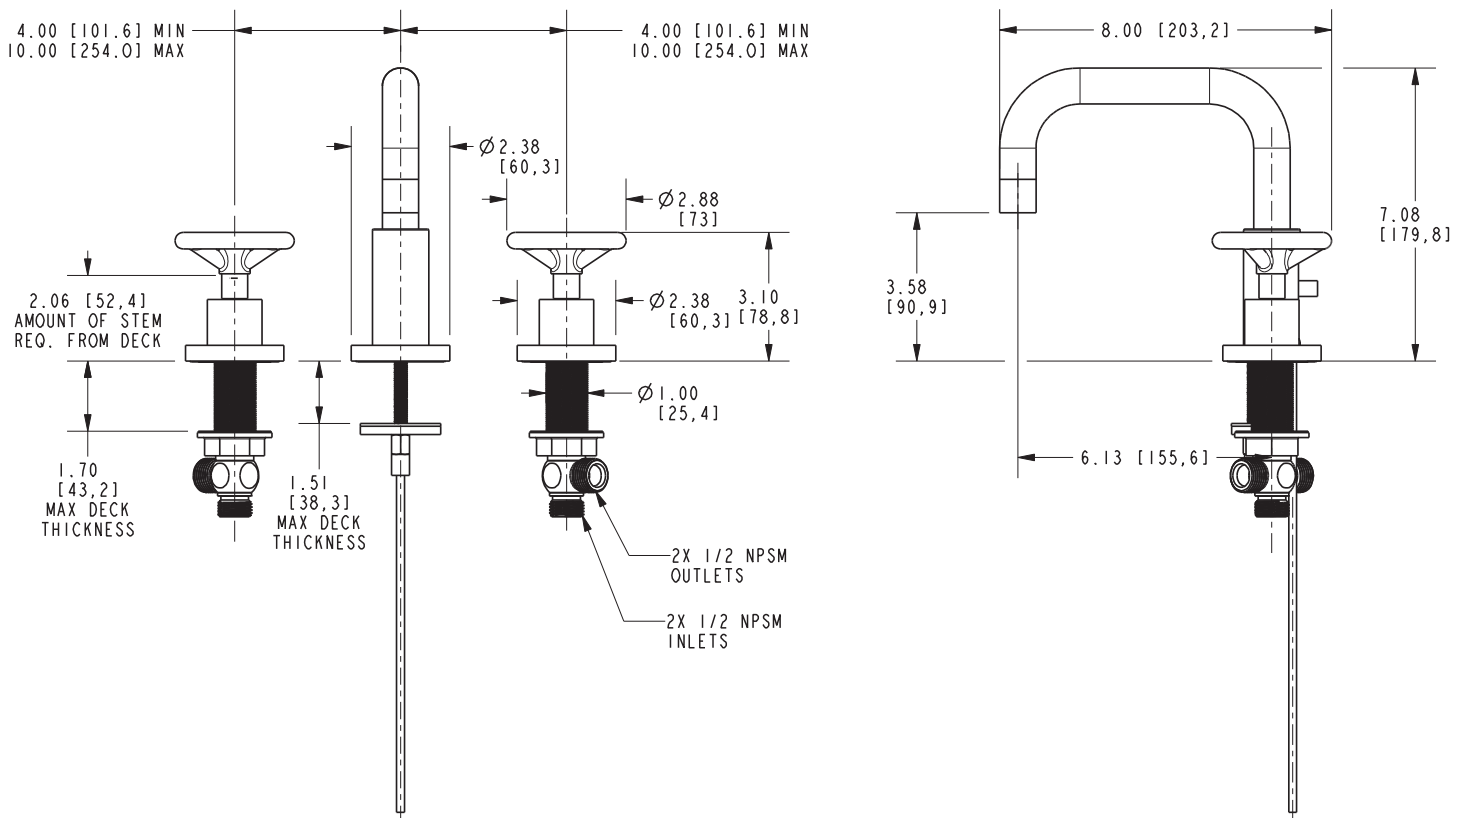

Features

- Solid brass construction
- Brass valve bodies
- Quarter-turn washerless ceramic disc valve cartridges
- Spout assembly with integral supply hoses
- Pop-up drain with tailpiece
- 3.58" (9.1 cm) spout height at outlet
- 6.13" (15.6 cm) spout reach (c-c)
- For 8" (20.3 cm) centers - Maximum 20" (50.8 cm)
- 1.2 GPM (4.5 LPM) Max

Model	Description	Colors Finishes
2960	Widespread Lavatory Faucet	<input type="checkbox"/> 10B <input type="checkbox"/> 15 <input type="checkbox"/> 15S <input type="checkbox"/> 26 <input type="checkbox"/> Other

Product Specification Add "Color / Finish" suffix to Model number, below.

The two-handle Widespread Lavatory Faucet shall be made of solid brass construction. Faucet shall incorporate a spout assembly with integral supply hoses and feature brass valve bodies with quarter-turn washerless ceramic disc valve cartridges. Faucet shall have a 1.2 gallon (4.5 liter) per minute maximum flow rate. Product shall be for 8" (20.3 cm) centers - Maximum 20" (50.8 cm). Product shall incorporate a 3.58" (9.1 cm) spout height at outlet and a 6.13" (15.6 cm) spout reach (c-c). Faucet shall include a pop-up drain with tailpiece and incorporate 3-spoke circular handles. Widespread Lavatory Faucet shall be Newport Brass Model 2960/____ .

2960

PRODUCT DIMENSIONS *(Units are in inches)*

Product Dimensions are provided for reference only. For specific product installation guidelines, please reference the Installation Instructions of the product being installed.