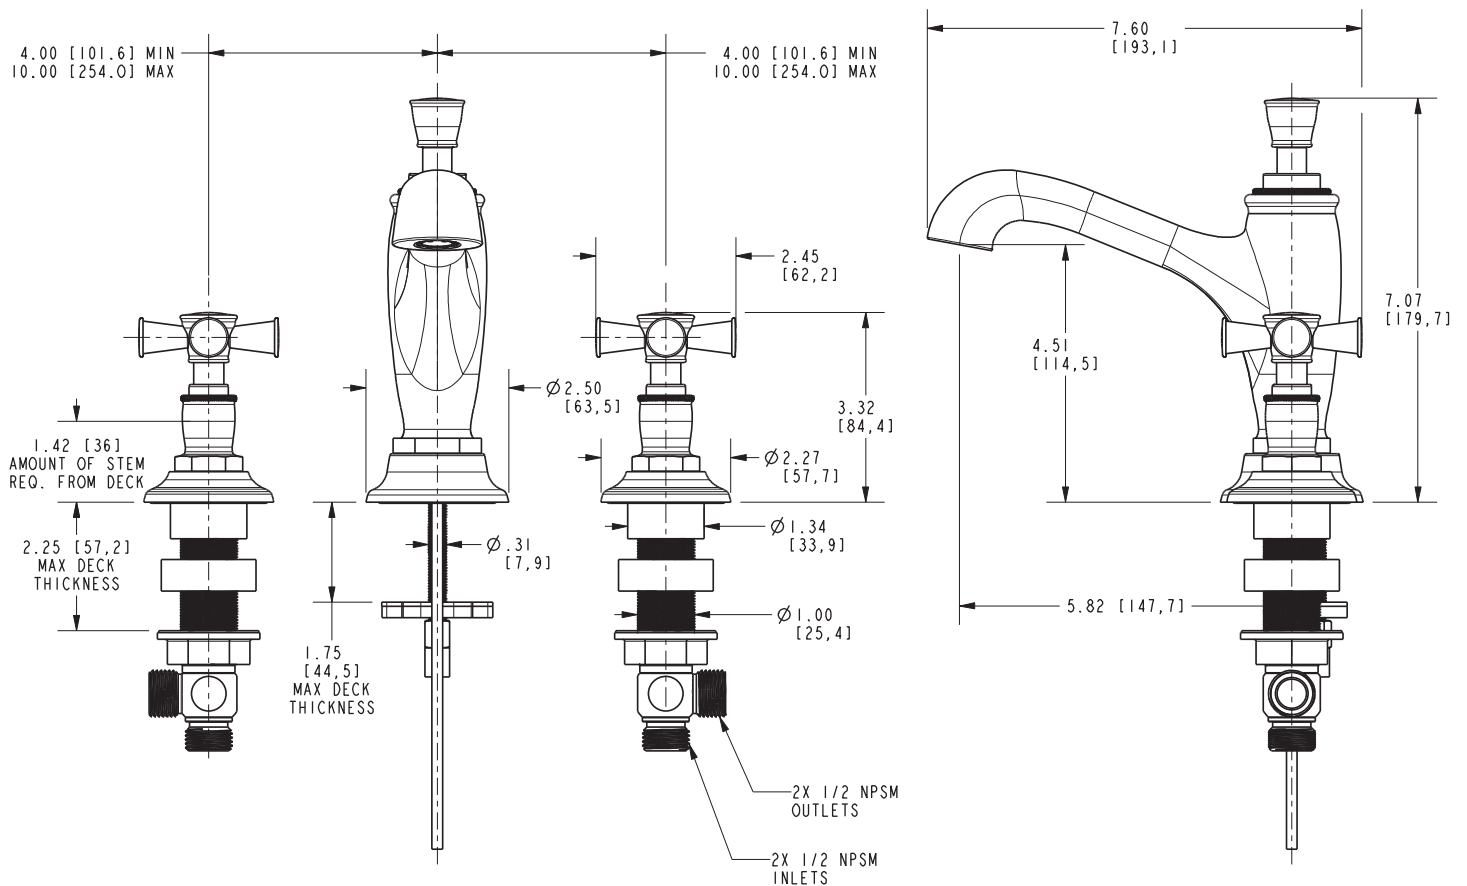

**Widespread Lavatory Faucet**  
**2900**

**Features**

- Solid brass construction
- Brass valve bodies
- Quarter-turn washerless ceramic disc valve cartridges
- Spout assembly with integral supply hoses
- Pop-up drain with tailpiece
- 4.51" (11.5 cm) spout height at outlet
- 5.82" (14.8 cm) spout reach (c-c)
- For 8" (20.3 cm) centers - Maximum 20" (50.8 cm)
- ADA Compliant
- 1.2 GPM (4.5 LPM) Max

**Product Specification** Add "Color / Finish" suffix to Model number, below.

The two-handle Widespread Lavatory Faucet shall be made of solid brass construction. Faucet shall incorporate a spout assembly with integral supply hoses and feature brass valve bodies with quarter-turn washerless ceramic disc valve cartridges. Faucet shall have a 1.2 gallon (4.5 liter) per minute maximum flow rate. Product shall be for 8" (20.3 cm) centers - Maximum 20" (50.8 cm). Product shall incorporate a 4.51" (11.5 cm) spout height at outlet and a 5.82" (14.8 cm) spout reach (c-c). Faucet shall include a pop-up drain with tailpiece and incorporate ADA compliant traditional cross handles. Widespread Lavatory Faucet shall be Newport Brass Model 2900/\_\_\_\_.

## PRODUCT DIMENSIONS *(Units are in inches)*

Product Dimensions are provided for reference only. For specific product installation guidelines, please reference the Installation Instructions of the product being installed.