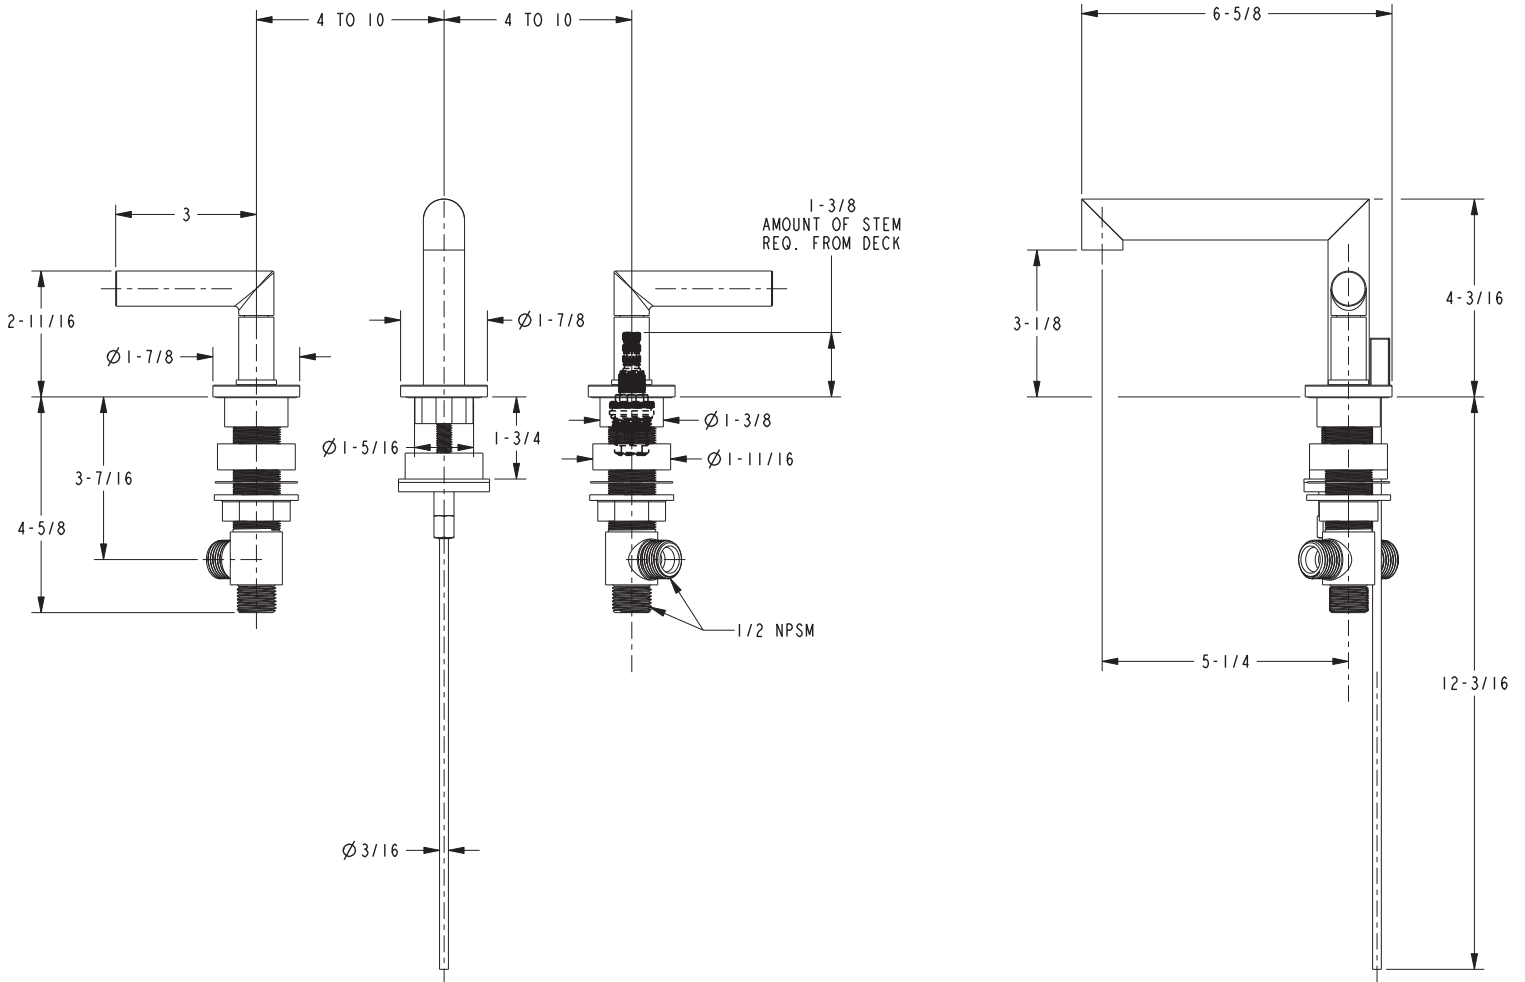

**Features**

- Solid brass construction
- Brass valve bodies
- Quarter-turn washerless ceramic disc valve cartridges
- ADA compliant contemporary lever handles
- Spout assembly with integral supply hoses
- Pop-up drain with tailpiece
- 3-1/8" (7.9 cm) spout height at outlet
- 5-1/4" (13.3 cm) spout reach (c-c)
- For 8" (20.3 cm) centers - Maximum 20" (50.8 cm)
- 1.2 gallons (4.5 liters) per minute maximum flow rate

**Widespread Lavatory Faucet**  
**3130**

**Codes / Standards Compliance**

Meets or exceeds the following at date of manufacture:

- ASME A112.18.1/CSA B125.1
- IAPMO/cUPC
- IPC
- NSF 61
- NSF 372
- ADA
- ICC/ANSI A117.1
- Energy Policy Act of 1992
- EPA Watersense
- California Energy Commission (CEC)
- All applicable US Federal and State material regulations

**Product Specification:** Add "Color / Finish" suffix to Model number, below.

The two-handle Widespread Lavatory Faucet shall be made of solid brass construction. Faucet shall incorporate a spout assembly with integral supply hoses and feature brass valve bodies with quarter-turn washerless ceramic disc valve cartridges. Faucet shall have a 1.2 gallon (4.5 liter) per minute maximum flow rate. Product shall be for 8" (20.3 cm) centers - Maximum 20" (50.8 cm). Product shall incorporate a 3-1/8" (7.9 cm) spout height at outlet and a 5-1/4" (13.3 cm) spout reach (c-c). Faucet shall include a pop-up drain with tailpiece and incorporate ADA compliant contemporary lever handles. Widespread Lavatory Faucet shall be Newport Brass Model 3130/\_\_\_\_ .

## PRODUCT DIMENSIONS *(Units are in inches)*