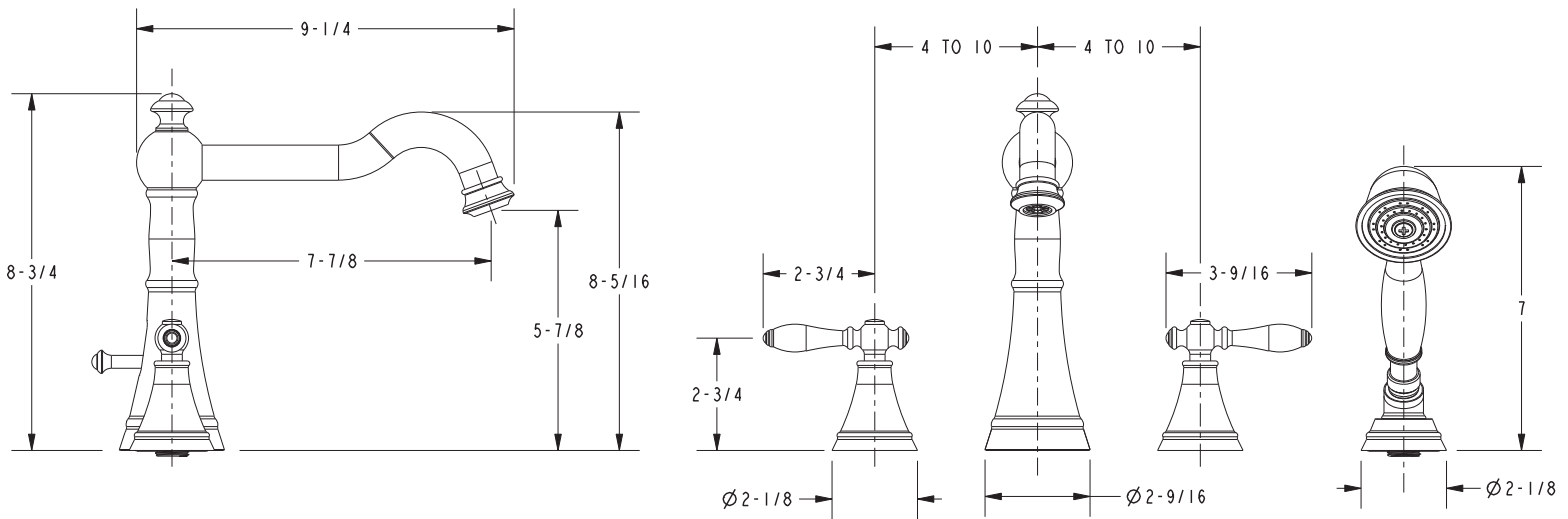

Features

- Solid brass construction
- ADA compliant contemporary lever handles
- 5-7/8" (14.9 cm) spout height at outlet
- 7-7/8" (20.0 cm) spout reach (c-c)
- 1.8 gallons (6.7 liters) per minute handshower maximum flow rate
- Intended for use with Newport Brass rough valve kit (Included Accessory) which incorporates the following:
 - Brass valve bodies and quick-connect spout fitting
 - Quarter-turn washerless ceramic disc 3/4" valve cartridges
 - Diverter valve and hoses as needed for handshower

Required Accessory

Model	Description	Colors Finishes
1-659	3/4" valve kit. Includes quick connect.	<input type="checkbox"/> NA

Product Specification

Add "Length Indicator and Color / Finish" suffix to Model number, below.

The Roman Tub with Handshower Deck Trim shall be made of solid brass construction. Roman Tub with Handshower Deck Trim shall incorporate ADA compliant traditional lever handles. Product shall incorporate a 5-7/8" (14.9 cm) spout height at outlet and a 7-7/8" (20.0 cm) spout reach (c-c). Rough valve kit shall incorporate brass valve bodies with quarter-turn washerless ceramic disc 3/4" valve cartridges, a quick-connect spout fitting and a diverter valve with hoses as needed for handshower. Roman Tub with Handshower Deck Trim shall be Newport Brass Model 3-8007/_____ and Newport Brass rough valve kit shall be 1-659.

3-8007

PRODUCT DIMENSIONS *(Units are in inches)*

Newport 365 Fairlynn Roman Tub with Handshower
3-8007

NEWPORT BRASS
Flawless Beauty. From Faucet to Finish.™