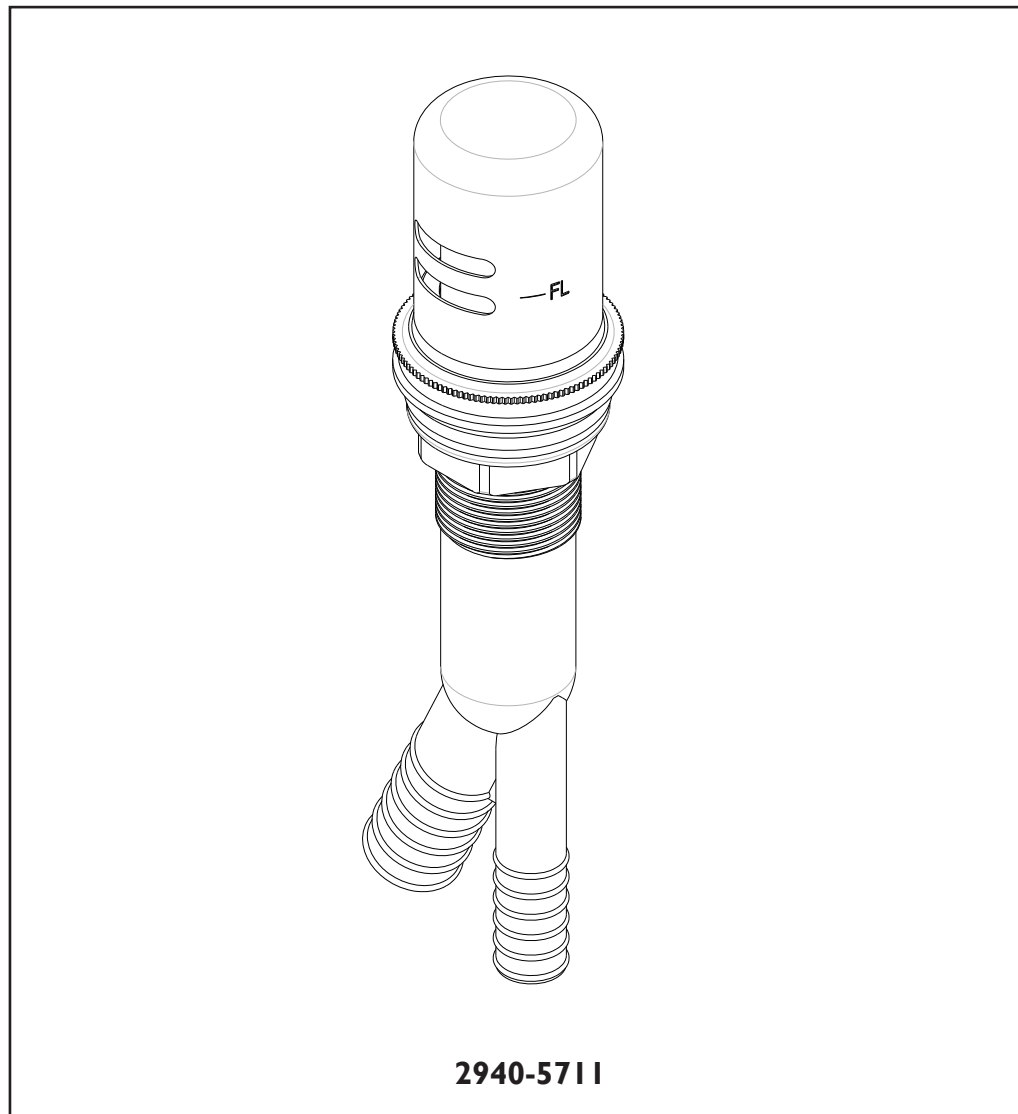

# INSTALLATION INSTRUCTIONS AIR GAP KIT

Model No's:

2940-5711, 1030-5711

NEWPORT BRASS®

*Flawless Beauty. From Faucet to Finish.™*

2001 CARNEGIE AVE, SANTA ANA CA 92705

(949) 417-5207

WWW.NEWPORTBRASS.COM