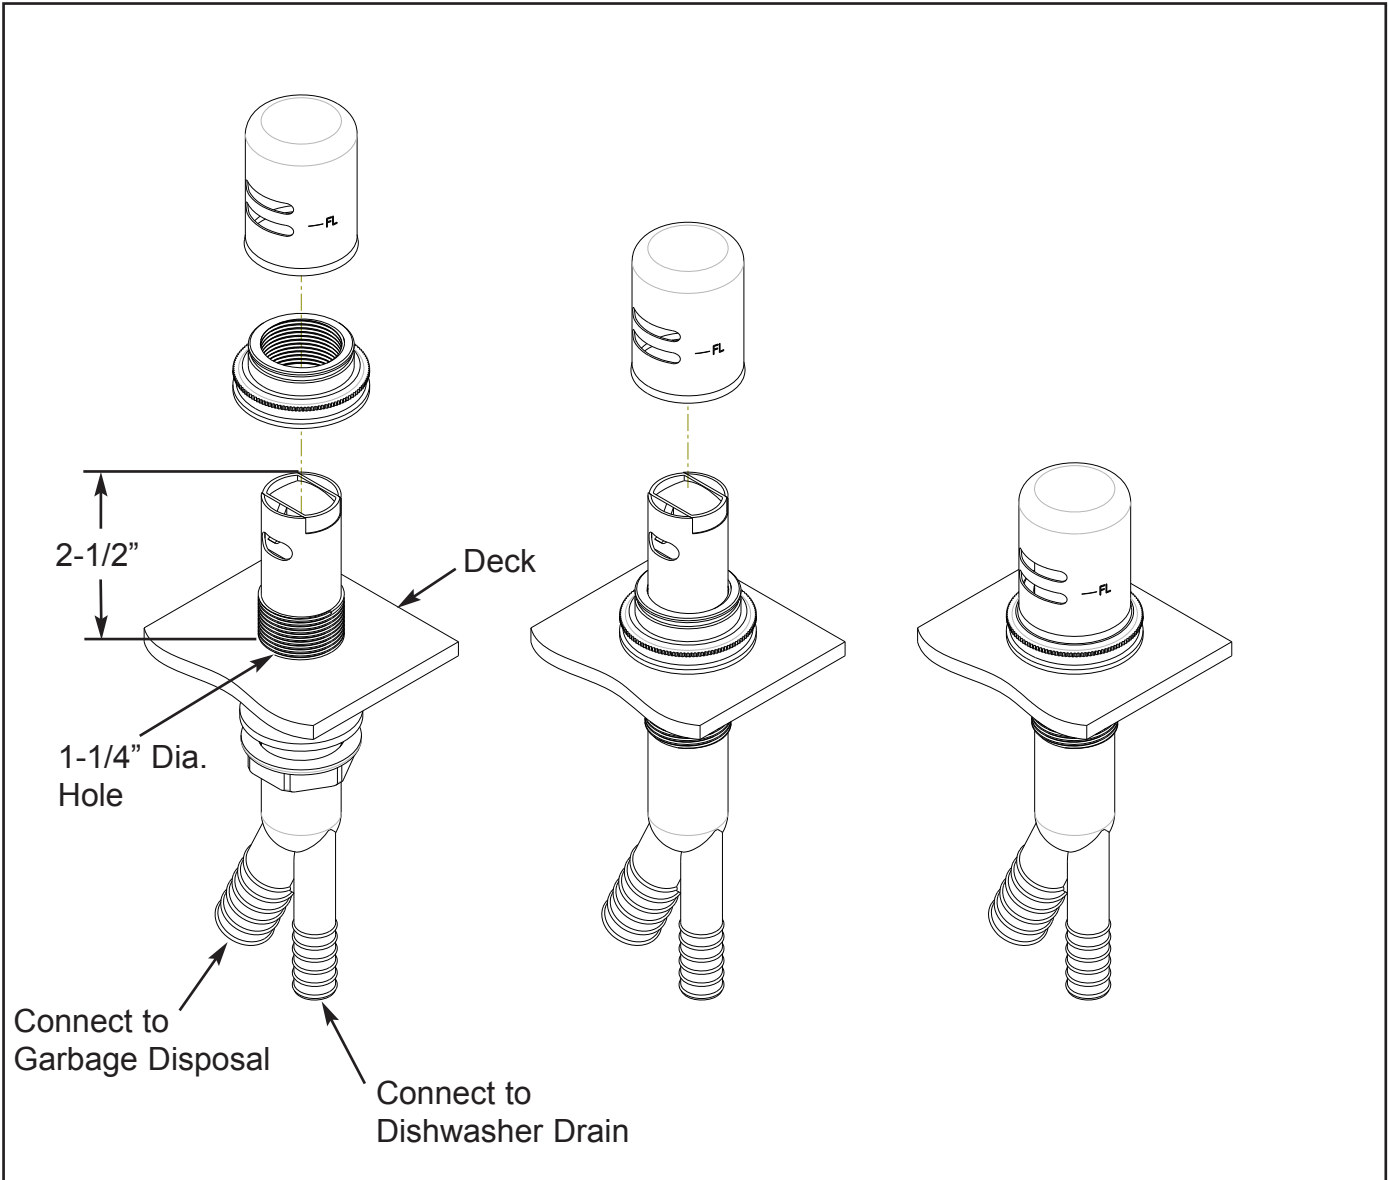

# INSTALLATION INSTRUCTIONS AIR GAP KIT

Model No's:

2940-5711, 1030-5711

NEWPORT BRASS®

*Flawless Beauty. From Faucet to Finish.™*

2001 CARNEGIE AVE, SANTA ANA CA 92705

(949) 417-5207

WWW.NEWPORTBRASS.COM