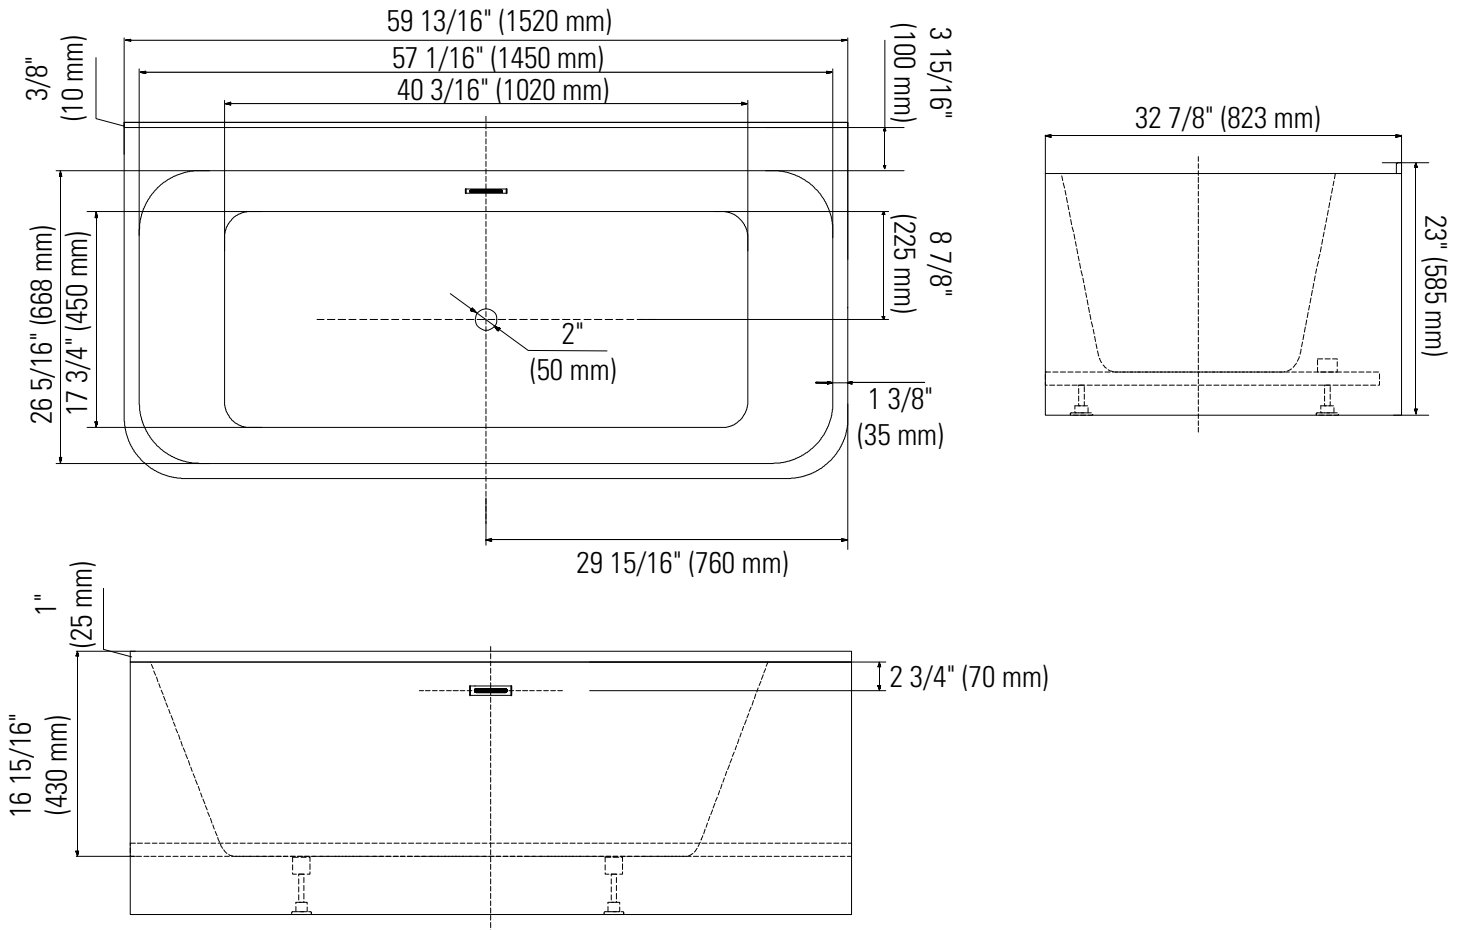

# BELGRADE F1 3260

59 13/16" x 26 5/16" x 23"

<b>PRODUCT DESCRIPTION:</b> Adjustable feet Contemporary style Above-the-floor rough (AFR) Integrated linear overflow and drain kit included, chrome		<b>24-48hrs</b> 5 days
<b>WATER CAPACITY:</b> 235 L	<b>IMMERSION:</b> 13 7/8 po	
<b>BOX SIZE:</b> 61 7/16" x 33 7/16" x 24 3/16"		
<b>NET WEIGHT:</b> 48.6 kg	<b>GROSS WEIGHT:</b> 57.3 kg	

# Belgrade 3260 F1

Bathtub

Ajustable feet

Above-the-floor rough (AFR)

\*All dimensions are approximate and subject to change without notice

Please refer to the installation guide before beginning the installation