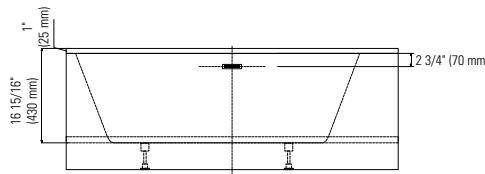

# BELGRADE F1 3260

59 13/16" x 26 5/16" x 23"

<b>PRODUCT DESCRIPTION:</b> Adjustable feet Contemporary style Above-the-floor rough (AFR) Integrated linear overflow and drain kit included, chrome		<b>24-48hrs</b> 5 days
<b>WATER CAPACITY:</b> 235 L	<b>IMMERSION:</b> 13 7/8 po	
<b>BOX SIZE:</b> 61 7/16" x 33 7/16" x 24 3/16"		
<b>NET WEIGHT:</b> 48.6 kg	<b>GROSS WEIGHT:</b> 57.3 kg	