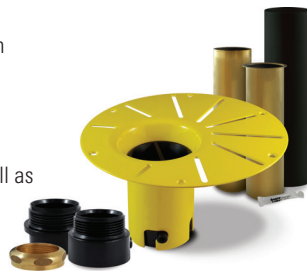

# BELGRADE F1 3260

59 13/16" x 26 5/16" x 23"

<b>PRODUCT DESCRIPTION:</b> Adjustable feet Contemporary style Above-the-floor rough (AFR) Integrated linear overflow and drain kit included, chrome		<b>24-48hrs</b> 5 days
<b>WATER CAPACITY:</b> 235 L	<b>IMMERSION:</b> 13 7/8 po	
<b>BOX SIZE:</b> 61 7/16" x 33 7/16" x 24 3/16"		
<b>NET WEIGHT:</b> 48.6 kg	<b>GROSS WEIGHT:</b> 57.3 kg	

## GENERAL OPTIONS

Overflow and waste included: Chrome

Acrylic Colour: White

Standard

Bathtub drain adapter (picture below)

Gel black neck pillow

White, brushed nickel or black overflow and drain kit

## MASS-AIR / ROUGE-AIR OPTIONS

Mass-Air Jet finish: White/Chrome

Standard

Others: Chrome/Chrome

96" blower hose extension

A blower hose extension is required when the blower is located more than 4' from the bathtub.

## BATHTUB DRAIN ADAPTER

123Connect is a freestanding bathtub rough-in (install before tile).

- Quick, easy and clean installation.
- No access panel required.
- Allows for an installation as close to the wall as possible.