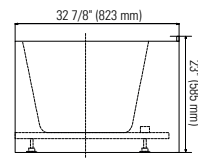

# BELGRADE F1 3260

59 13/16" x 26 5/16" x 23"

<b>PRODUCT DESCRIPTION:</b> Adjustable feet Contemporary style Above-the-floor rough (AFR) Integrated linear overflow and drain kit included, chrome		<b>24-48hrs</b> 5 days
<b>WATER CAPACITY:</b> 235 L	<b>IMMERSION:</b> 13 7/8 po	
<b>BOX SIZE:</b> 61 7/16" x 33 7/16" x 24 3/16"		
<b>NET WEIGHT:</b> 48.6 kg	<b>GROSS WEIGHT:</b> 57.3 kg	