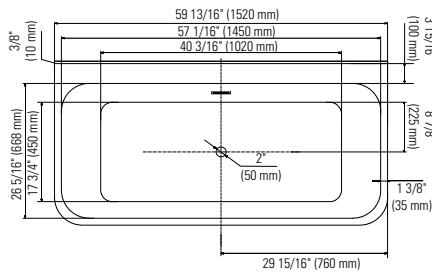

# BELGRADE F1 3260

59 13/16" x 26 5/16" x 23"

<b>PRODUCT DESCRIPTION:</b> Adjustable feet Contemporary style Above-the-floor rough (AFR) Integrated linear overflow and drain kit included, chrome		<b>24-48hrs</b> 5 days
<b>WATER CAPACITY:</b> 235 L	<b>IMMERSION:</b> 13 7/8 po	
<b>BOX SIZE:</b> 61 7/16" x 33 7/16" x 24 3/16"		
<b>NET WEIGHT:</b> 48.6 kg	<b>GROSS WEIGHT:</b> 57.3 kg	