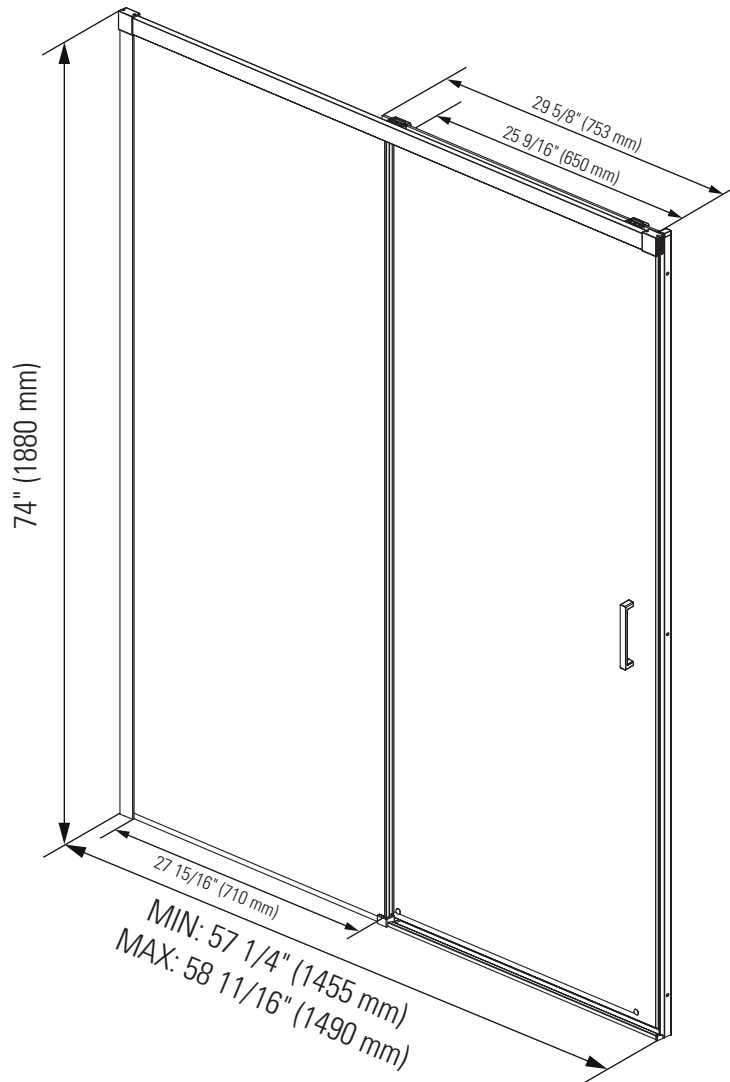

Produits Neptune

SELLA 60

Shower door

*All dimensions are approximate and subject to change without notice.
Please refer to the installation guide before beginning the installation.