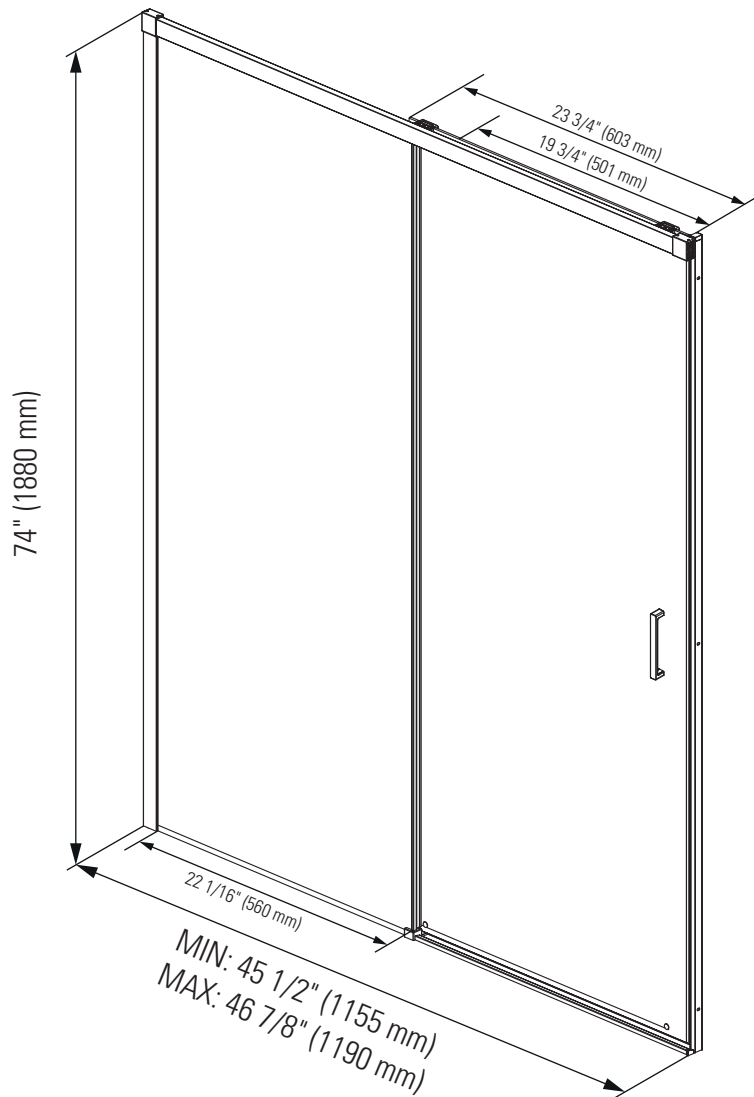

## SELLA 48

Shower door

\*All dimensions are approximate and subject to change without notice.  
Please refer to the installation guide before beginning the installation.