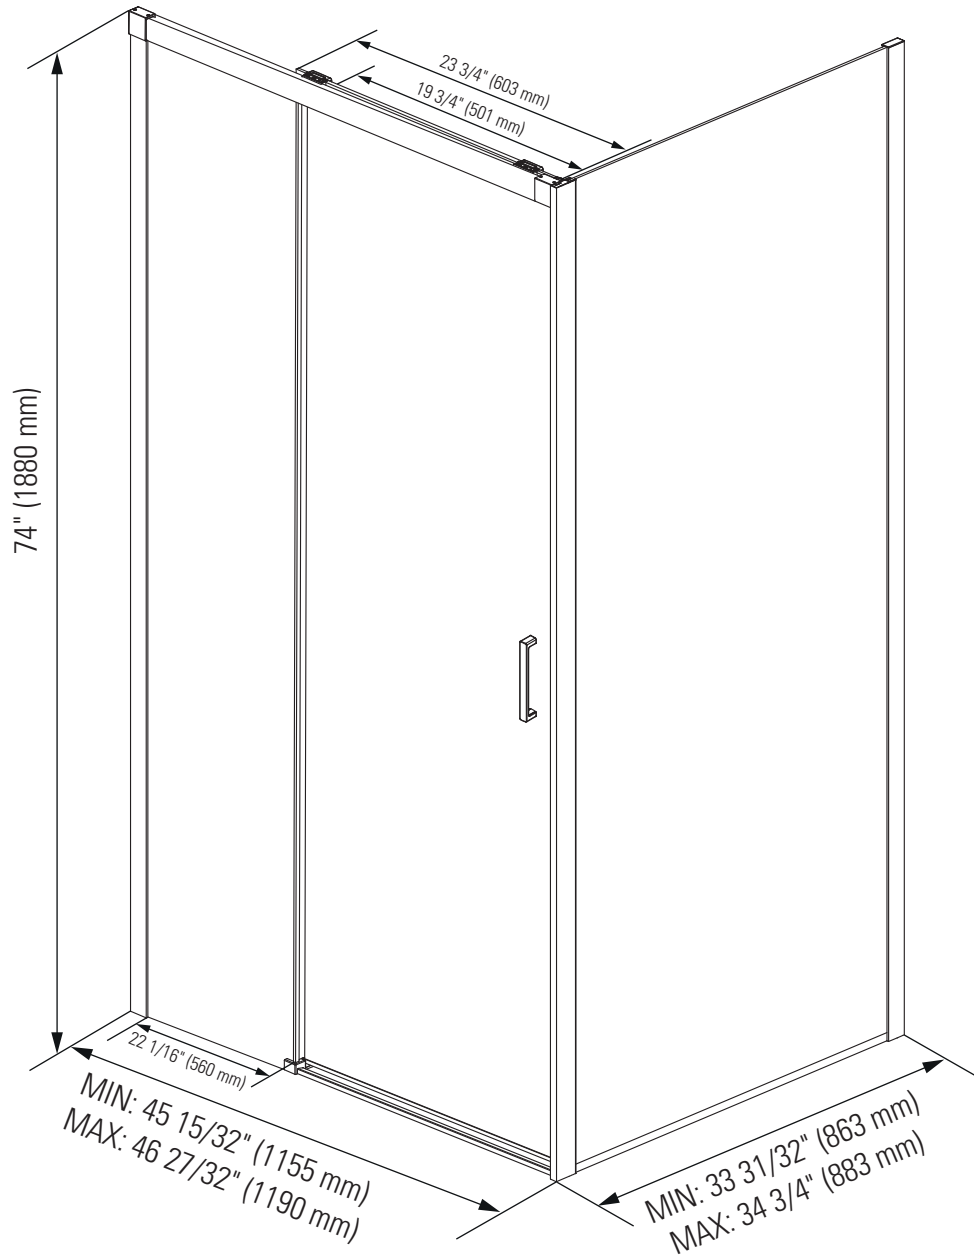

Produits Neptune

SELLA 3648

Shower door

*All dimensions are approximate and subject to change without notice.
Please refer to the installation guide before beginning the installation.