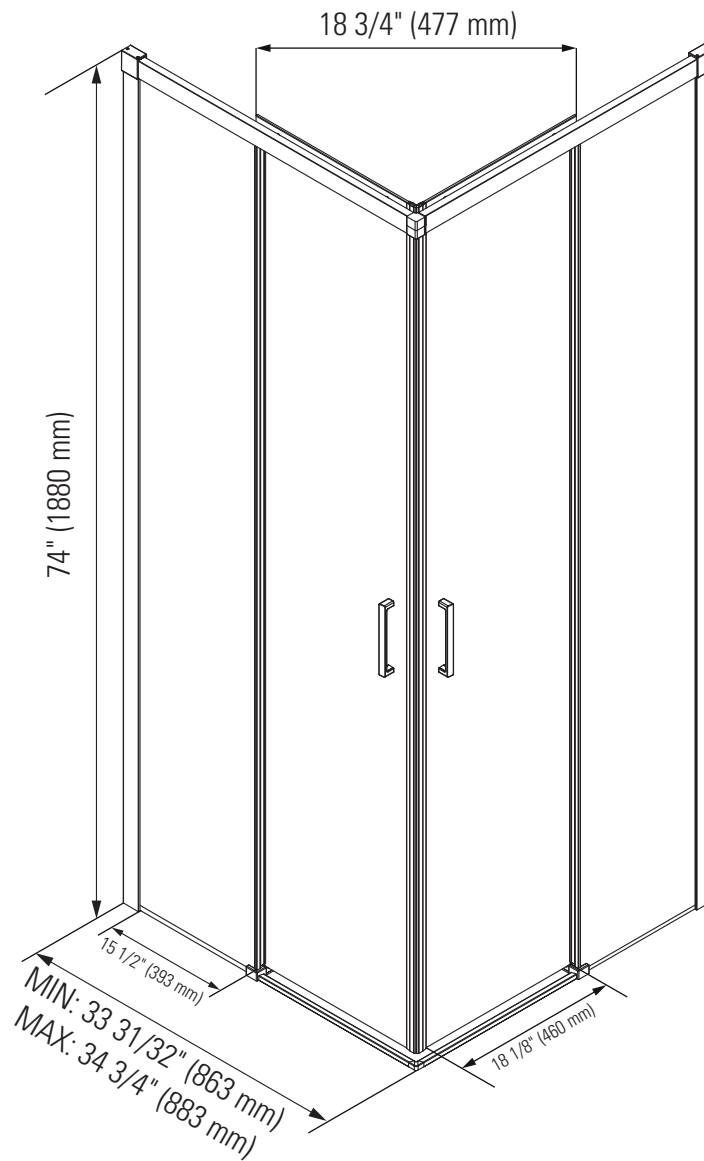

## SELLA 3636

Shower door

\*All dimensions are approximate and subject to change without notice.  
Please refer to the installation guide before beginning the installation.