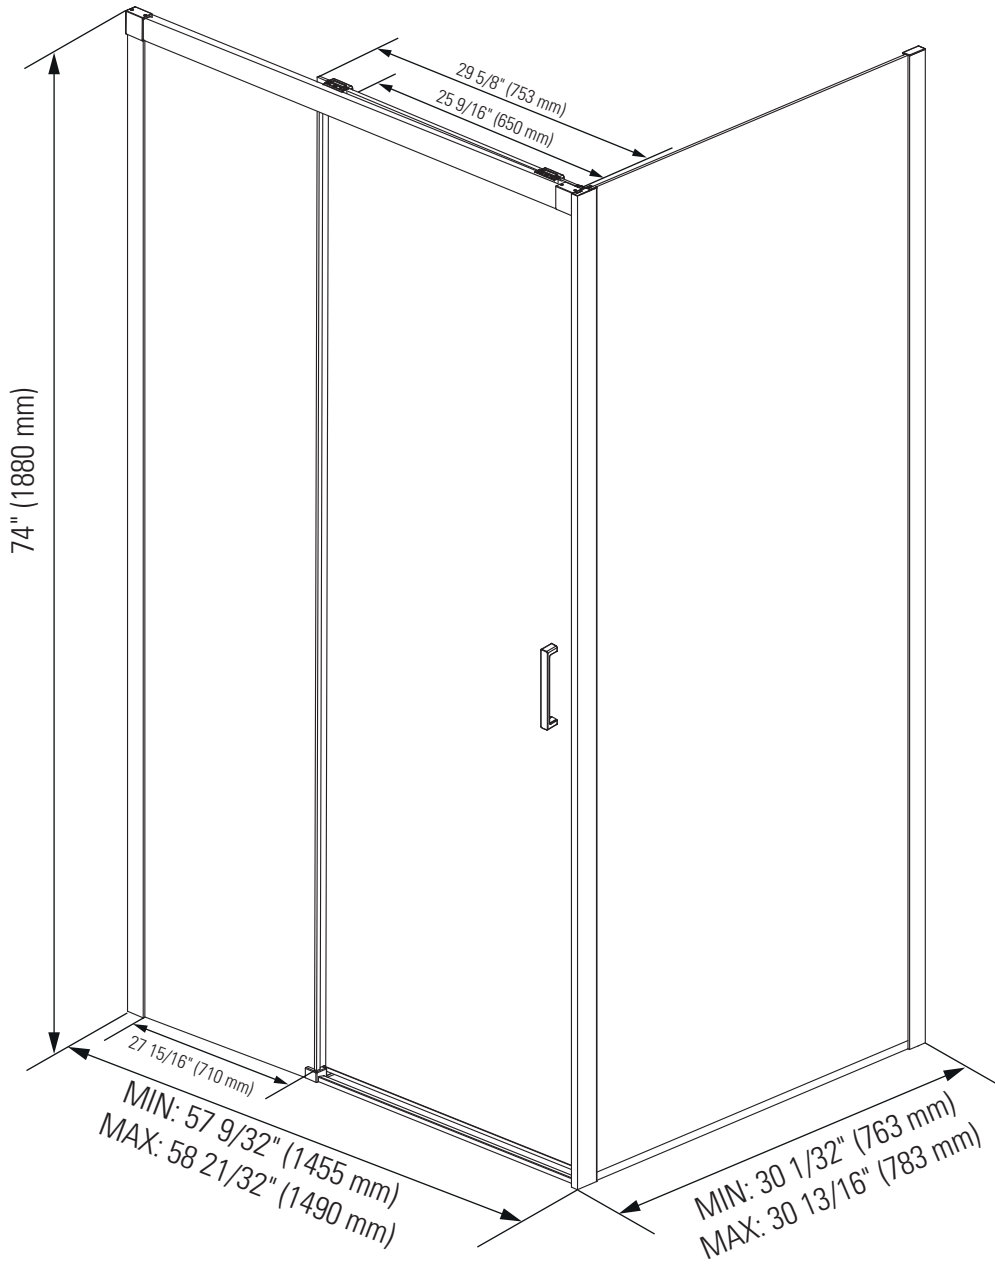

## SELLA 3260

Shower door

\*All dimensions are approximate and subject to change without notice.  
Please refer to the installation guide before beginning the installation.