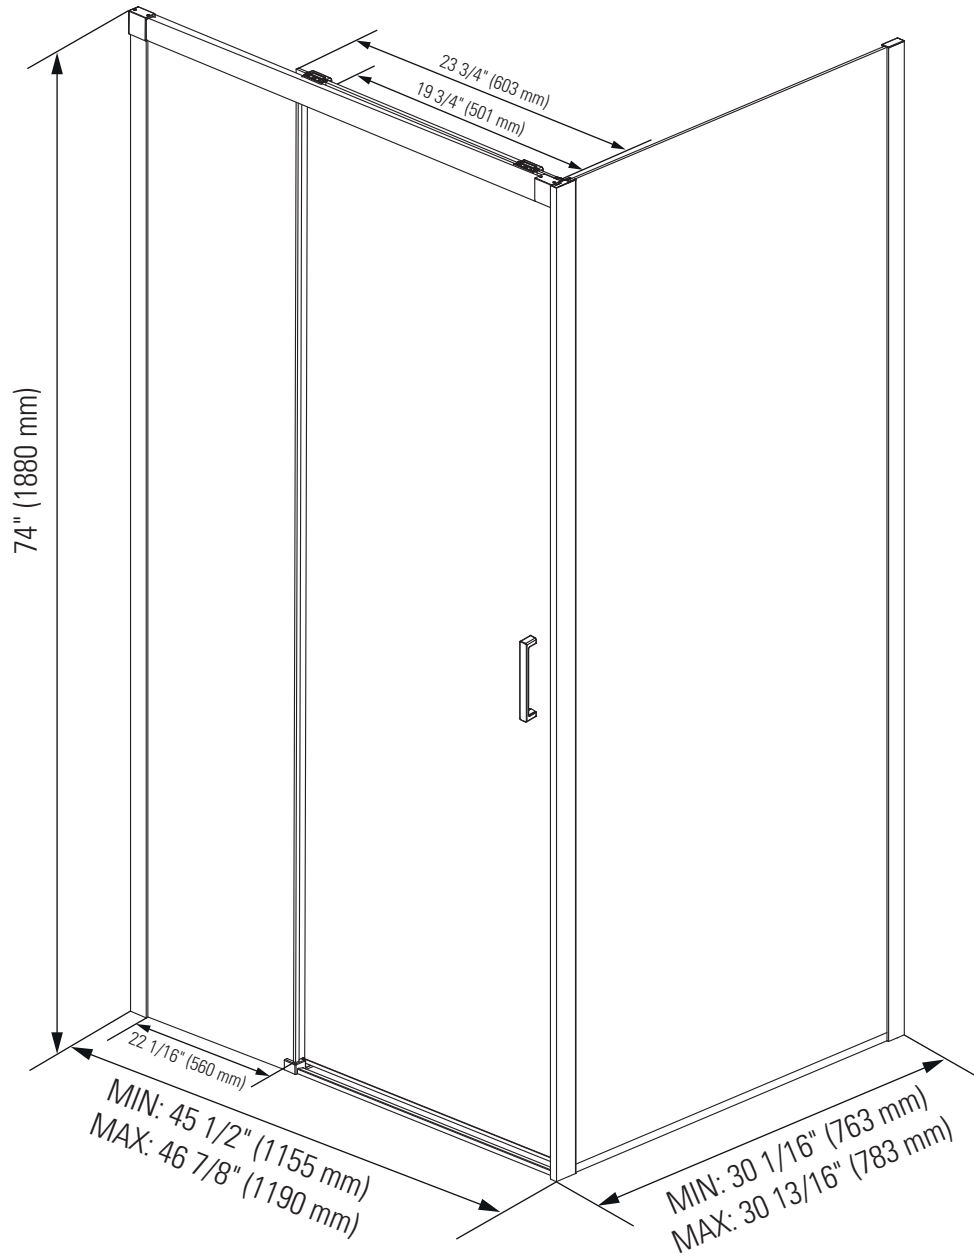

Produits Neptune

SELLA 3248

Shower door

*All dimensions are approximate and subject to change without notice.
Please refer to the installation guide before beginning the installation.