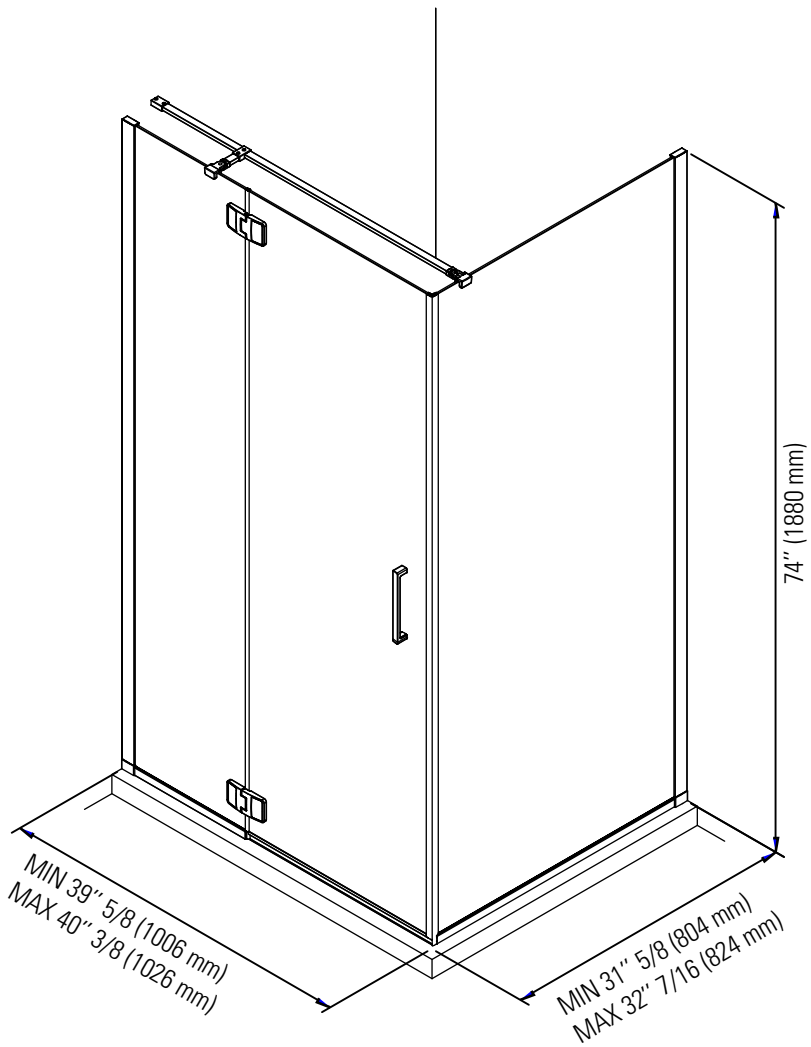

## AZELIA 3442 - LOT #1

Shower door

\*All dimensions are approximate and subject to change without notice.  
Please refer to the installation guide before beginning the installation.