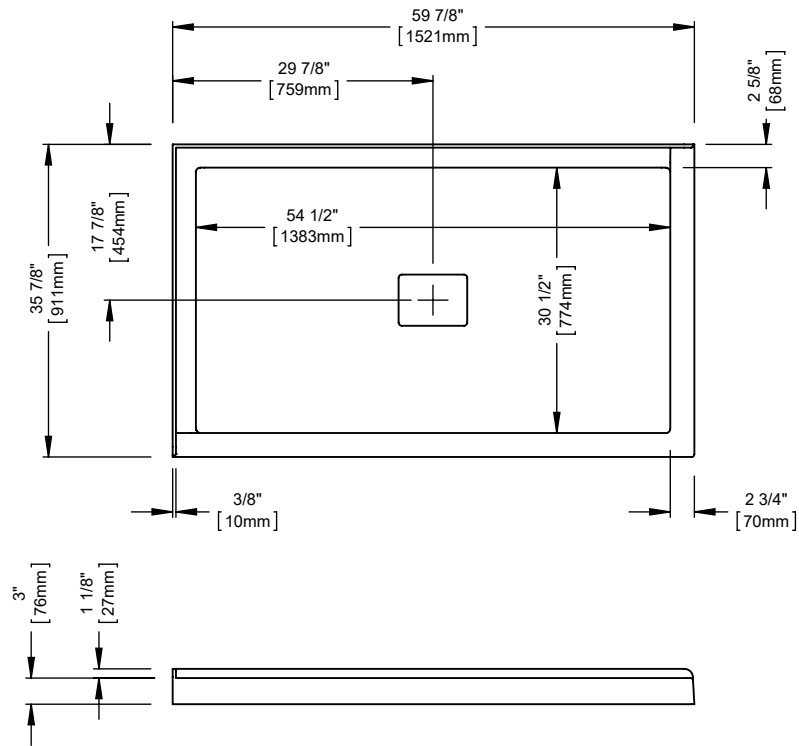

Produits Neptune
Rouge

ROUGE 6036 2BG

Shower base

* All dimensions are approximate and subject to change without notice.
Please refer to the installation guide before beginning the installation.