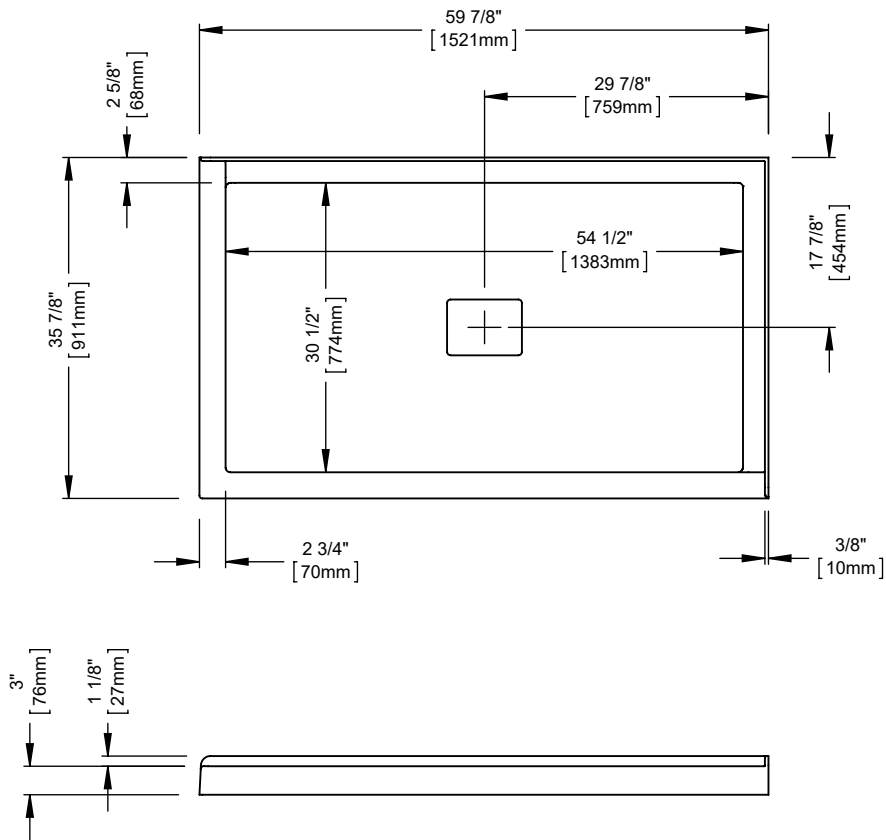

## ROUGE 6036 2BD

Shower base

\* All dimensions are approximate and subject to change without notice.  
Please refer to the installation guide before beginning the installation.