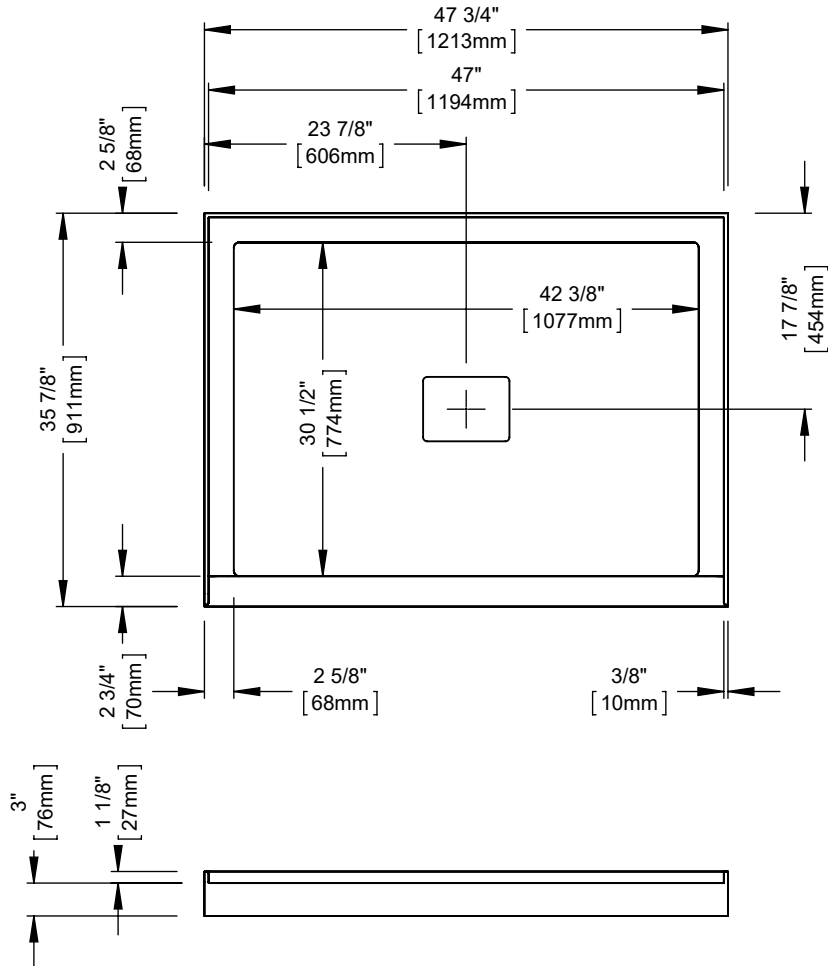

## ROUGE 4836 3B

Shower base

\* All dimensions are approximate and subject to change without notice.  
Please refer to the installation guide before beginning the installation.