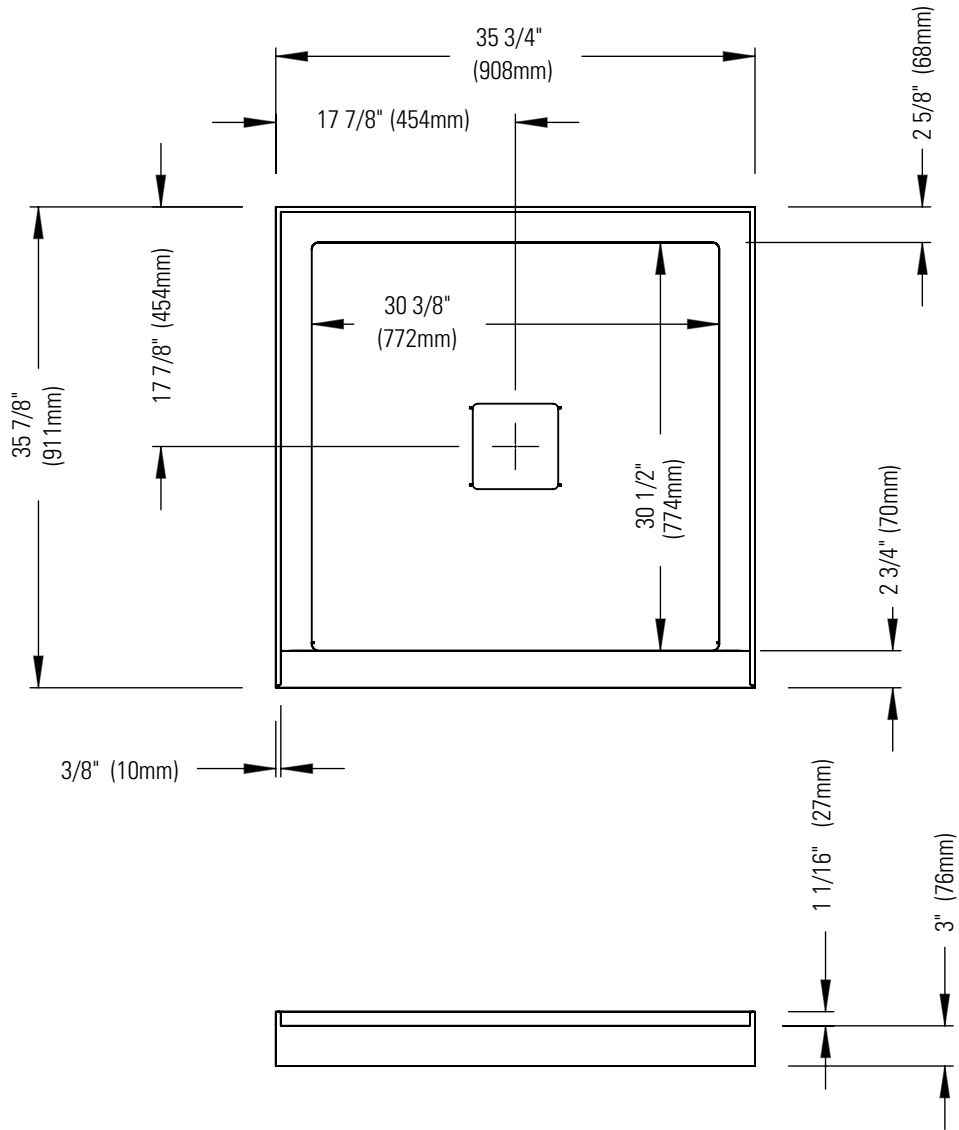

Produits Neptune

ROUGE 3636 3B

Shower base

* All dimensions are approximate and subject to change without notice.
Please refer to the installation guide before beginning the installation.