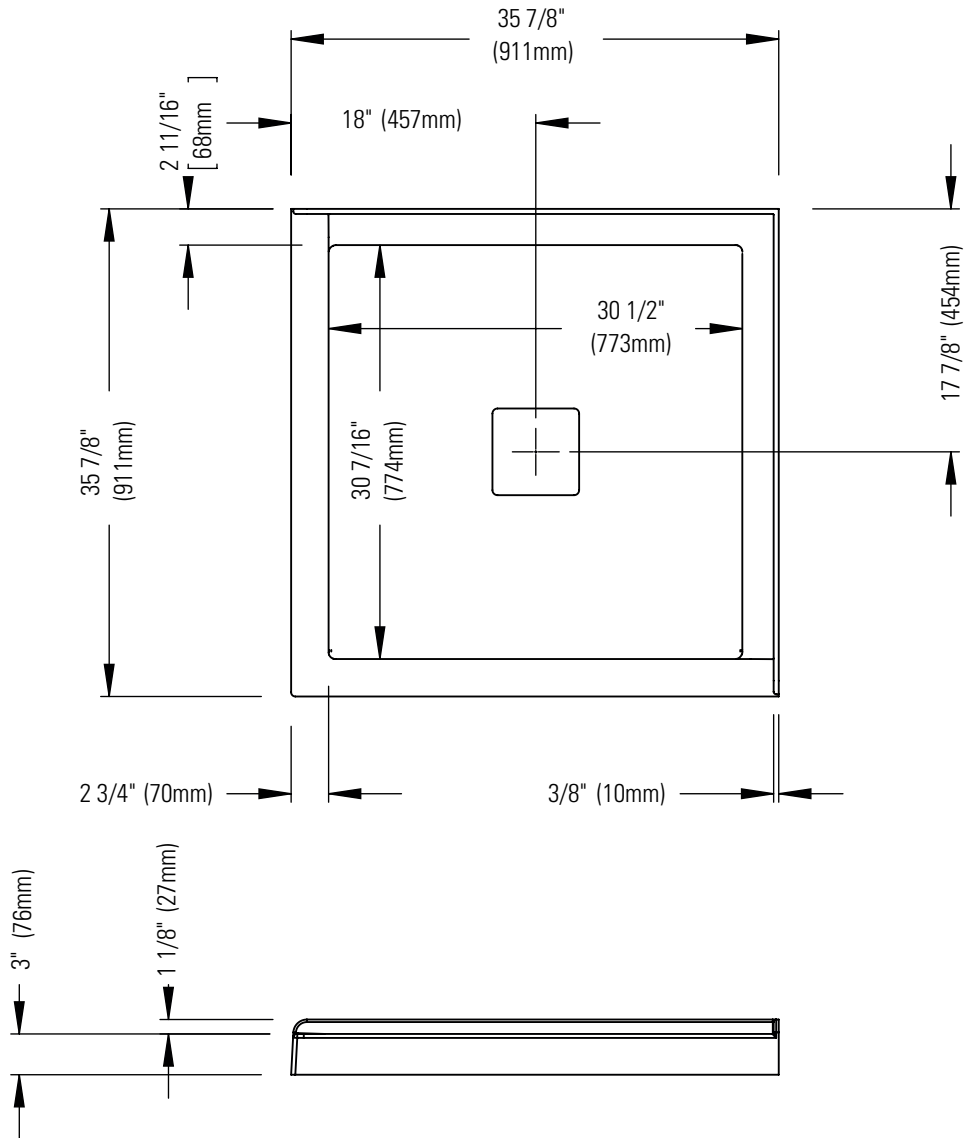

Produits Neptune

ROUGE 3636 2B

Shower base

* All dimensions are approximate and subject to change without notice.
Please refer to the installation guide before beginning the installation.