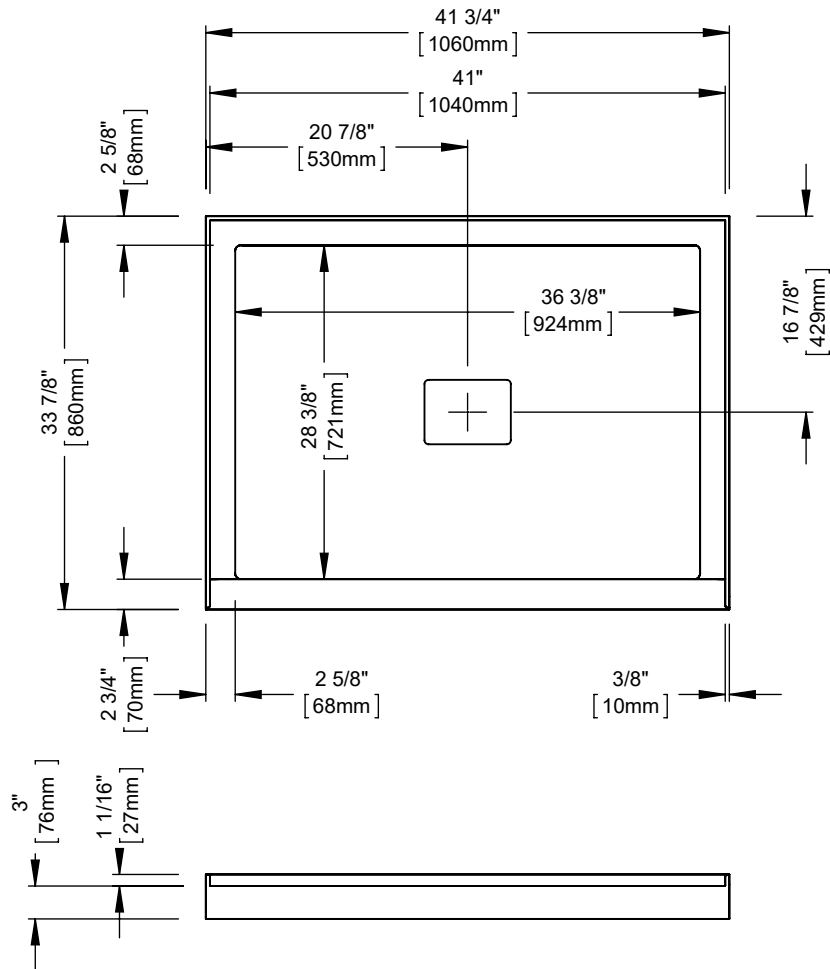

Produits Neptune
Rouge

ROUGE 4234 3B

Shower base

*All dimensions are approximate and subject to change without notice.
Please refer to the installation guide before beginning the installation.