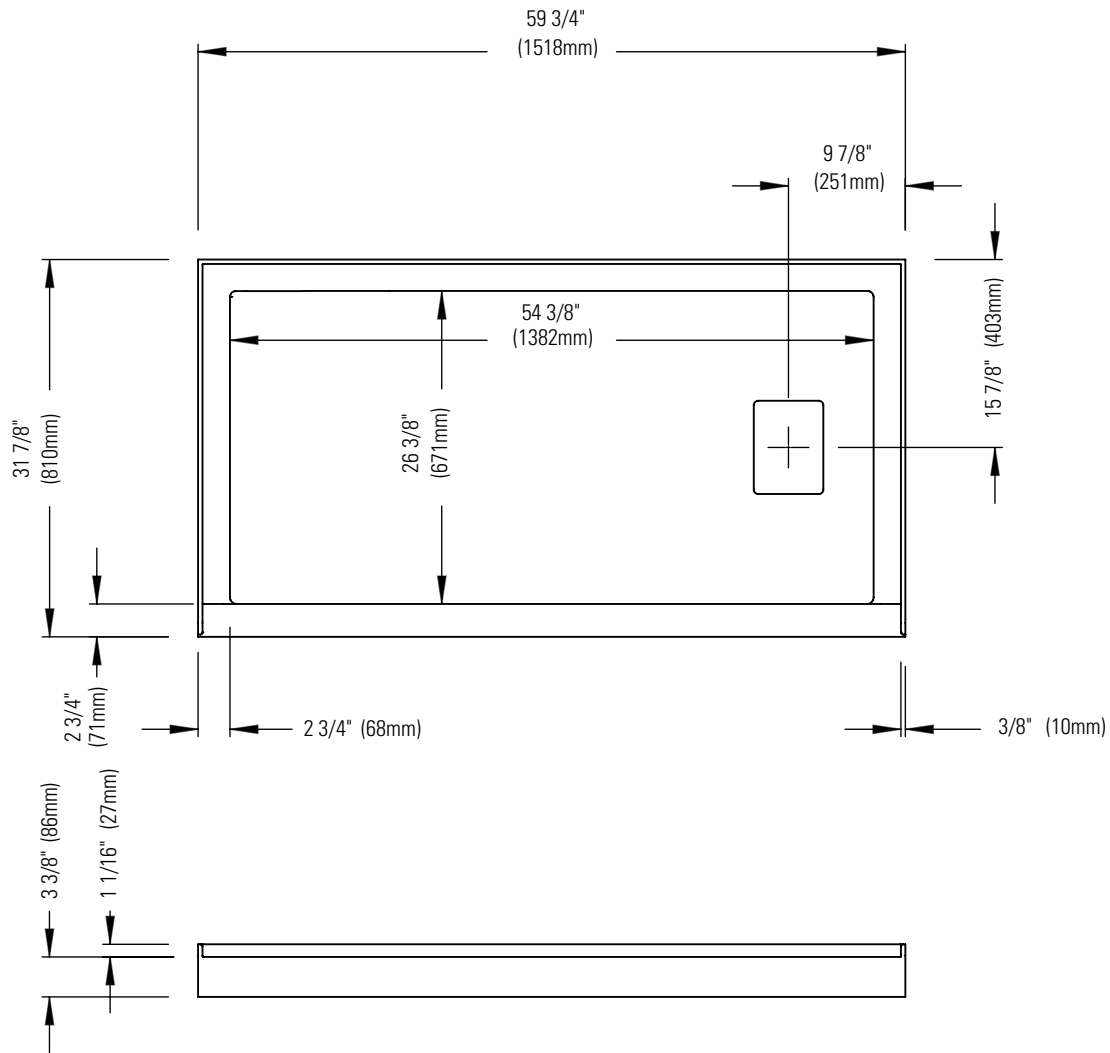

# ROUGE 3260 D 3B/60

Shower base

\* All dimensions are approximate and subject to change without notice.  
Please refer to the installation guide before beginning the installation.