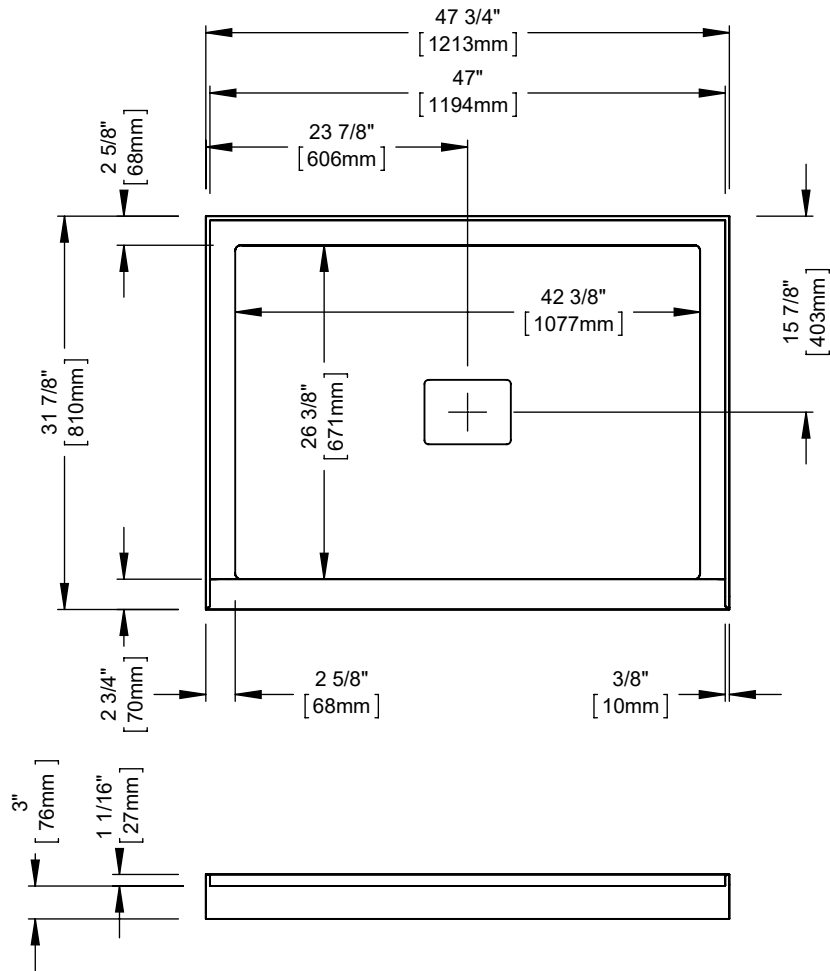

## ROUGE 4832 3B

Shower base

\*All dimensions are approximate and subject to change without notice.  
Please refer to the installation guide before beginning the installation.