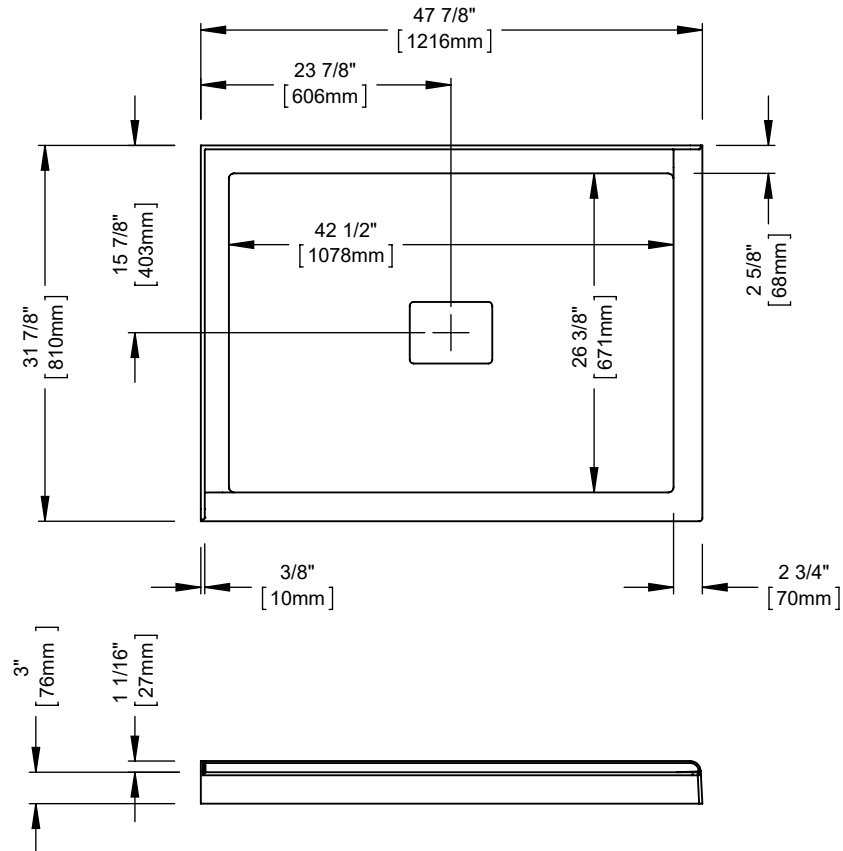

Produits Neptune
Rouge

ROUGE 4832 2BG

Shower base

*All dimensions are approximate and subject to change without notice.
Please refer to the installation guide before beginning the installation.