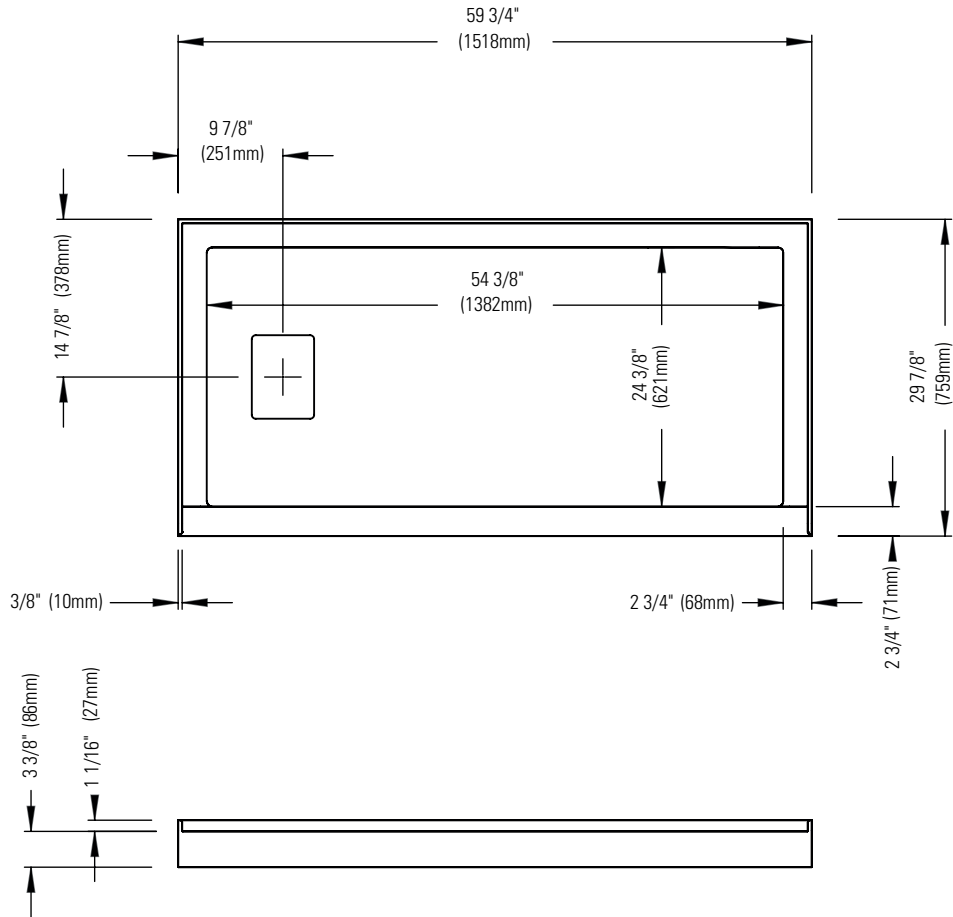

Produits Neptune

ROUGE 3060 G 3B/60

Shower base

* All dimensions are approximate and subject to change without notice.
Please refer to the installation guide before beginning the installation.