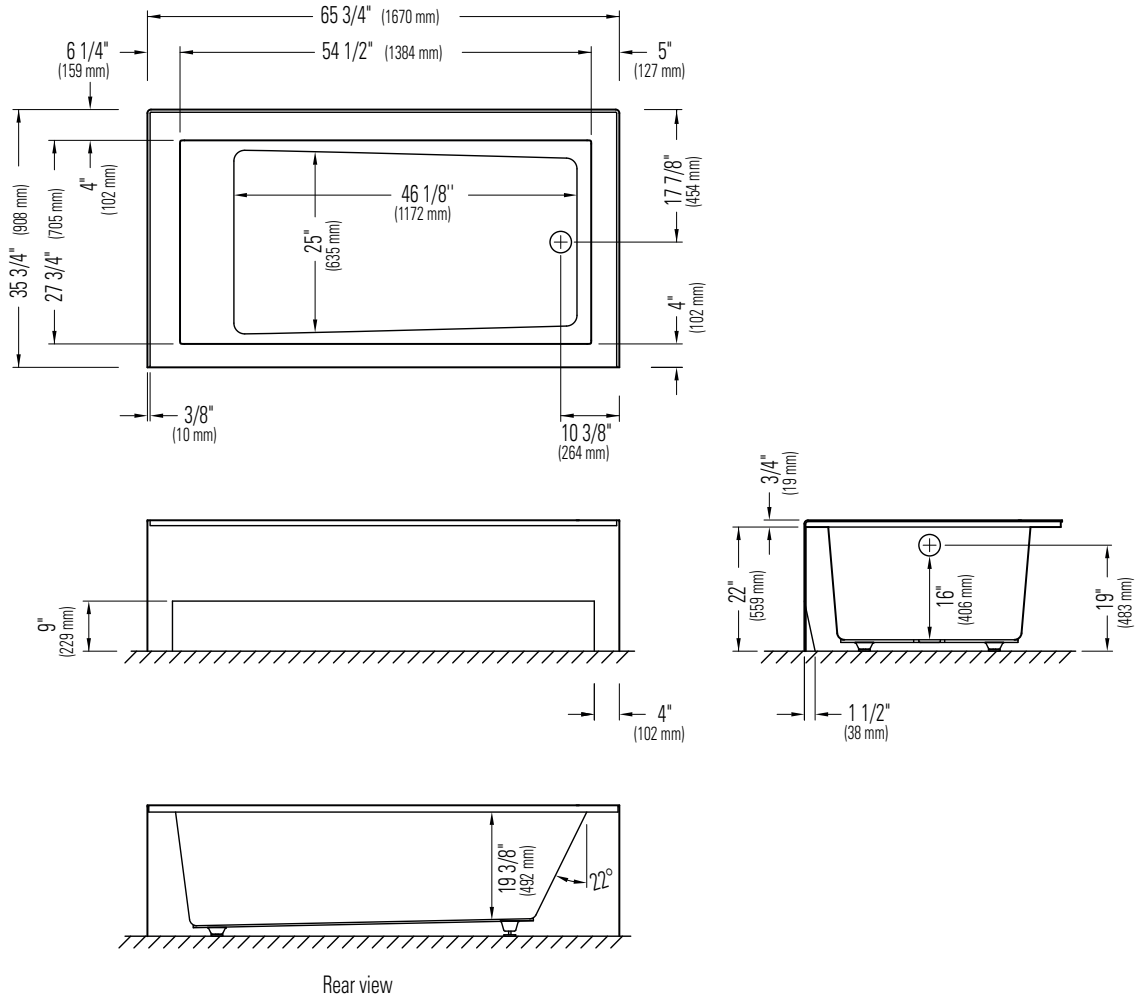

Produits Neptune

ZORA 3666

RIGHT DRAIN WITH INTEGRAL SKIRT

Bathtub

*A bathtub fitted with back jets can cause the pump to protrude by approximately 3" from the overall dimension.

**All dimensions are approximate and subject to change without notice. Please refer to the installation guide before beginning the installation