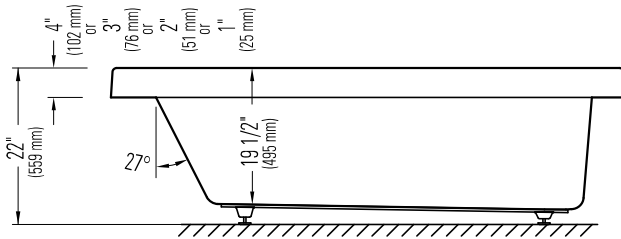

# ZEN 3672R

WITH OR WITHOUT ARMRESTS

Bathtub

Without armrests

With armrests

\*A bathtub fitted with back jets can cause the pump to protrude by approximately 3" from the overall dimension.

\*\*All dimensions are approximate and subject to change without notice. Please refer to the installation guide before beginning the installation