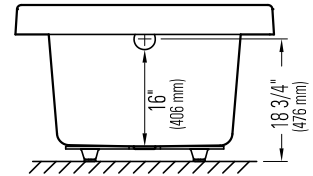

# ZEN 3672R

WITH OR WITHOUT ARMRESTS

Bathtub

Without armrests

With armrests

\*A bathtub fitted with back jets can cause the pump to protrude by approximately 3" from the overall dimension.

\*\*All dimensions are approximate and subject to change without notice. Please refer to the installation guide before beginning the installation