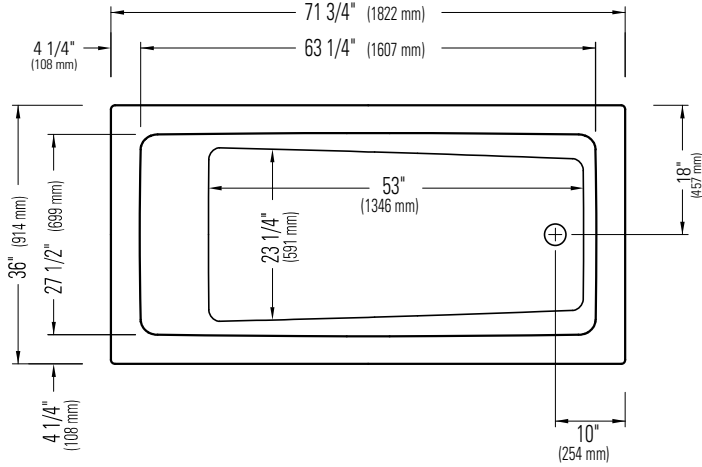

# ZEN 3672R

WITH OR WITHOUT ARMRESTS

Bathtub

Without armrests

With armrests

\*A bathtub fitted with back jets can cause the pump to protrude by approximately 3" from the overall dimension.

\*\*All dimensions are approximate and subject to change without notice. Please refer to the installation guide before beginning the installation