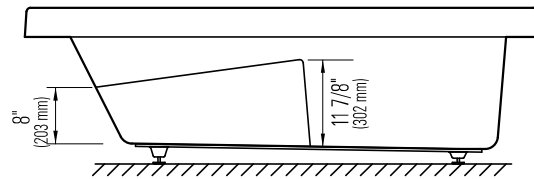

# ZEN 3672R

WITH OR WITHOUT ARMRESTS

Bathtub

Without armrests

With armrests

\*A bathtub fitted with back jets can cause the pump to protrude by approximately 3" from the overall dimension.

\*\*All dimensions are approximate and subject to change without notice. Please refer to the installation guide before beginning the installation