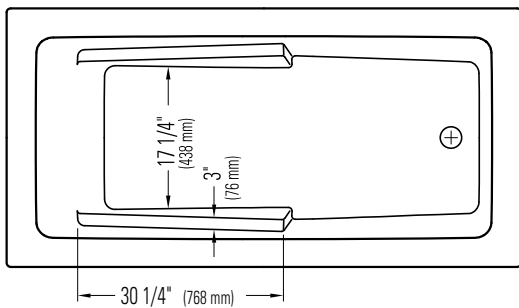

# ZEN 3672R

WITH OR WITHOUT ARMRESTS

Bathtub

Without armrests

With armrests

\*A bathtub fitted with back jets can cause the pump to protrude by approximately 3" from the overall dimension.

\*\*All dimensions are approximate and subject to change without notice. Please refer to the installation guide before beginning the installation