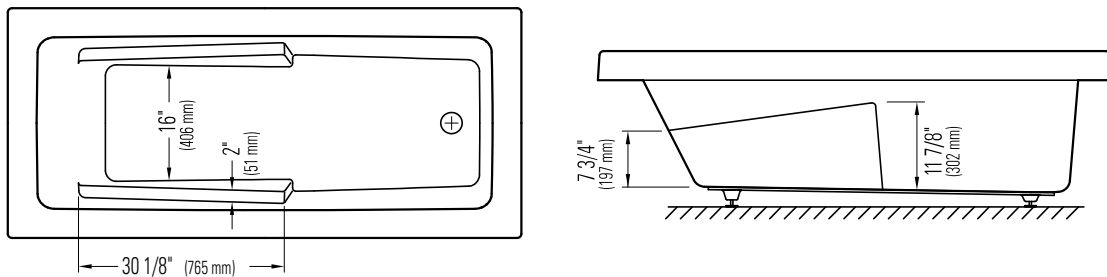

Produits Neptune

ZEN 3272

WITH OR WITHOUT ARMRESTS

Bathtub

Without armrests

With armrests

*A bathtub fitted with back jets can cause the pump to protrude by approximately 3" from the overall dimension.

**All dimensions are approximate and subject to change without notice. Please refer to the installation guide before beginning the installation