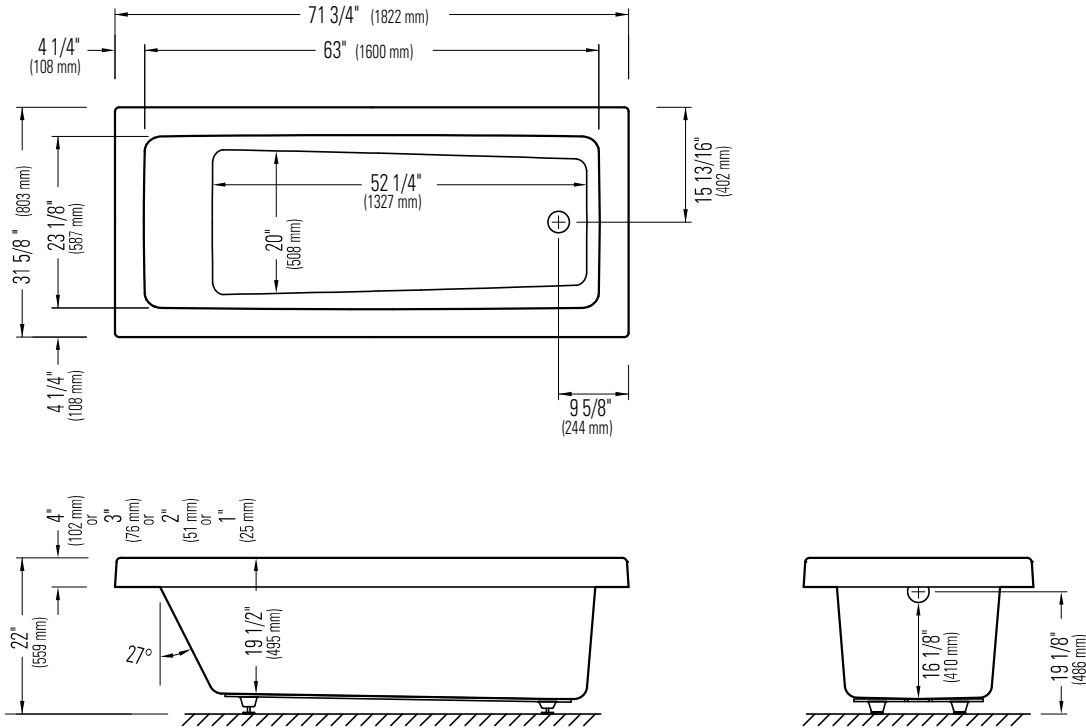

Produits Neptune

ZEN 3272

WITH OR WITHOUT ARMRESTS

Bathtub

Without armrests

With armrests

*A bathtub fitted with back jets can cause the pump to protrude by approximately 3" from the overall dimension.

**All dimensions are approximate and subject to change without notice. Please refer to the installation guide before beginning the installation