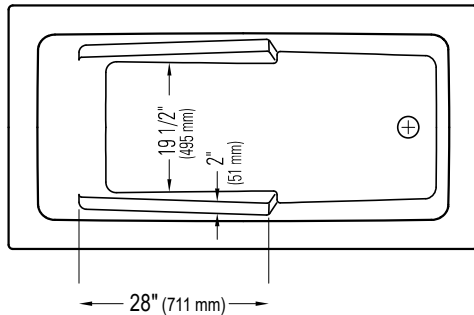

# ZEN 3466 WITH OR WITHOUT ARMRESTS

Bathtub

Without armrests

With armrests

\*A bathtub fitted with back jets can cause the pump to protrude by approximately 3" from the overall dimension.

\*\*All dimensions are approximate and subject to change without notice. Please refer to the installation guide before beginning the installation