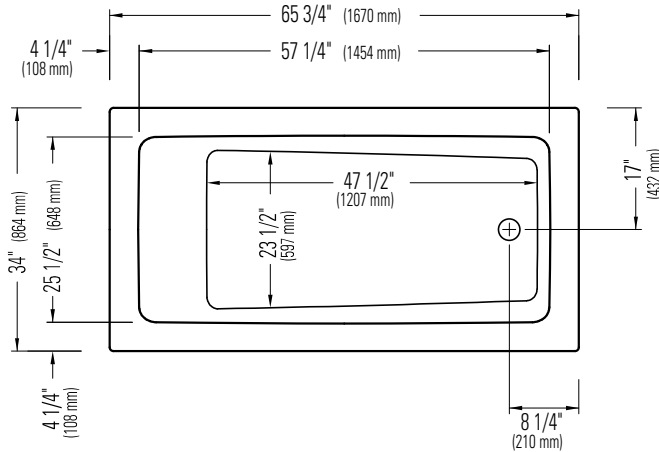

# ZEN 3466 WITH OR WITHOUT ARMRESTS

Bathtub

Without armrests

With armrests

\*A bathtub fitted with back jets can cause the pump to protrude by approximately 3" from the overall dimension.

\*\*All dimensions are approximate and subject to change without notice. Please refer to the installation guide before beginning the installation