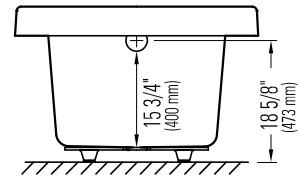

# ZEN 3466 WITH OR WITHOUT ARMRESTS

Bathtub

Without armrests

With armrests

\*A bathtub fitted with back jets can cause the pump to protrude by approximately 3" from the overall dimension.

\*\*All dimensions are approximate and subject to change without notice. Please refer to the installation guide before beginning the installation