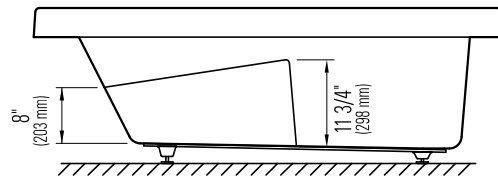

# ZEN 3466 WITH OR WITHOUT ARMRESTS

Bathtub

Without armrests

With armrests

\*A bathtub fitted with back jets can cause the pump to protrude by approximately 3" from the overall dimension.

\*\*All dimensions are approximate and subject to change without notice. Please refer to the installation guide before beginning the installation