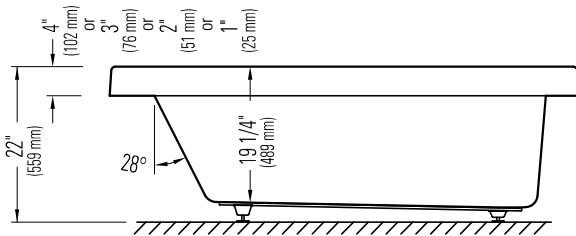

# ZEN 3466 WITH OR WITHOUT ARMRESTS

Bathtub

Without armrests

With armrests

\*A bathtub fitted with back jets can cause the pump to protrude by approximately 3" from the overall dimension.

\*\*All dimensions are approximate and subject to change without notice. Please refer to the installation guide before beginning the installation