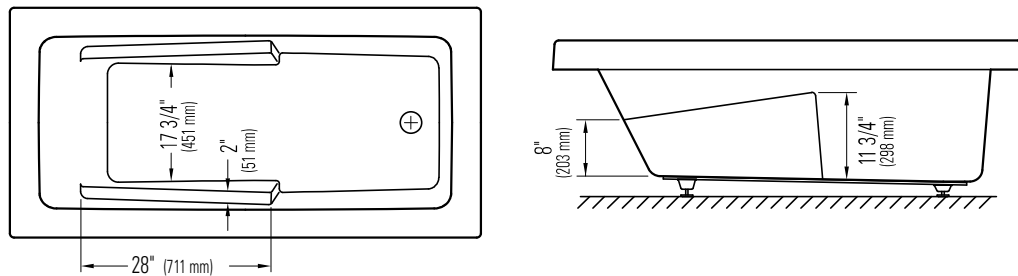

Produits Neptune

ZEN 3266

WITH OR WITHOUT ARMRESTS

Bathtub

Without armrests

With armrests

*A bathtub fitted with back jets can cause the pump to protrude by approximately 3" from the overall dimension.

**All dimensions are approximate and subject to change without notice. Please refer to the installation guide before beginning the installation