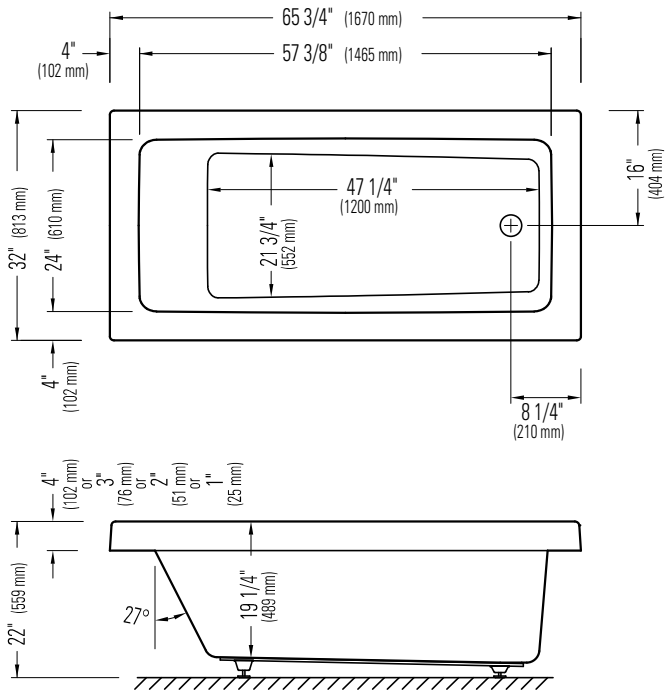

Produits Neptune

ZEN 3266

WITH OR WITHOUT ARMRESTS

Bathtub

Without armrests

With armrests

*A bathtub fitted with back jets can cause the pump to protrude by approximately 3" from the overall dimension.

**All dimensions are approximate and subject to change without notice. Please refer to the installation guide before beginning the installation