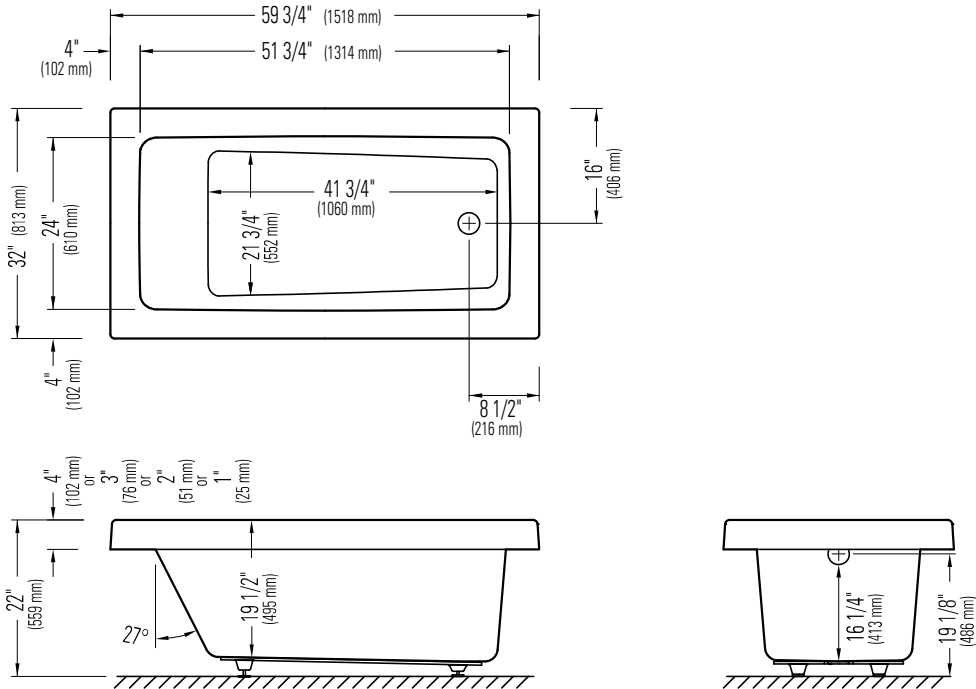

# ZEN 3260

WITH OR WITHOUT ARMRESTS

Bathtub

## With armrests

\*A bathtub fitted with back jets can cause the pump to protrude by approximately 3" from the overall dimension.

\*\*All dimensions are approximate and subject to change without notice. Please refer to the installation guide before beginning the installation