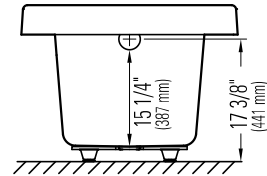

Produits Neptune

ZEN 3060

WITH OR WITHOUT ARMRESTS

Bathtub

Without armrests

With armrests

*A bathtub fitted with back jets can cause the pump to protrude by approximately 3" from the overall dimension.

**All dimensions are approximate and subject to change without notice. Please refer to the installation guide before beginning the installation