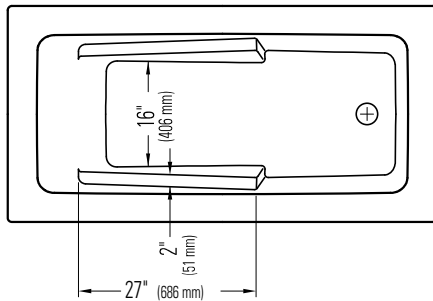

Produits Neptune

ZEN 3060

WITH OR WITHOUT ARMRESTS

Bathtub

Without armrests

With armrests

*A bathtub fitted with back jets can cause the pump to protrude by approximately 3" from the overall dimension.

**All dimensions are approximate and subject to change without notice. Please refer to the installation guide before beginning the installation