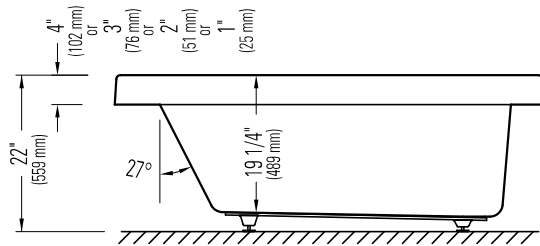

Produits Neptune

ZEN 3060

WITH OR WITHOUT ARMRESTS

Bathtub

Without armrests

With armrests

*A bathtub fitted with back jets can cause the pump to protrude by approximately 3" from the overall dimension.

**All dimensions are approximate and subject to change without notice. Please refer to the installation guide before beginning the installation