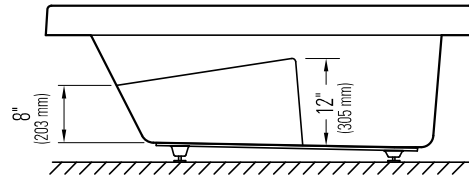

Produits Neptune

ZEN 3060

WITH OR WITHOUT ARMRESTS

Bathtub

Without armrests

With armrests

*A bathtub fitted with back jets can cause the pump to protrude by approximately 3" from the overall dimension.

**All dimensions are approximate and subject to change without notice. Please refer to the installation guide before beginning the installation