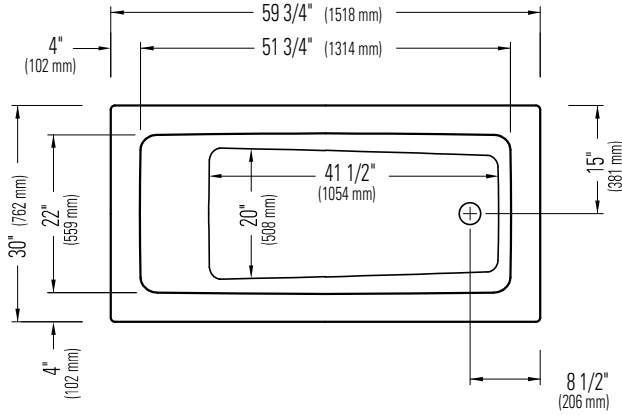

Produits Neptune

ZEN 3060

WITH OR WITHOUT ARMRESTS

Bathtub

Without armrests

With armrests

*A bathtub fitted with back jets can cause the pump to protrude by approximately 3" from the overall dimension.

**All dimensions are approximate and subject to change without notice. Please refer to the installation guide before beginning the installation