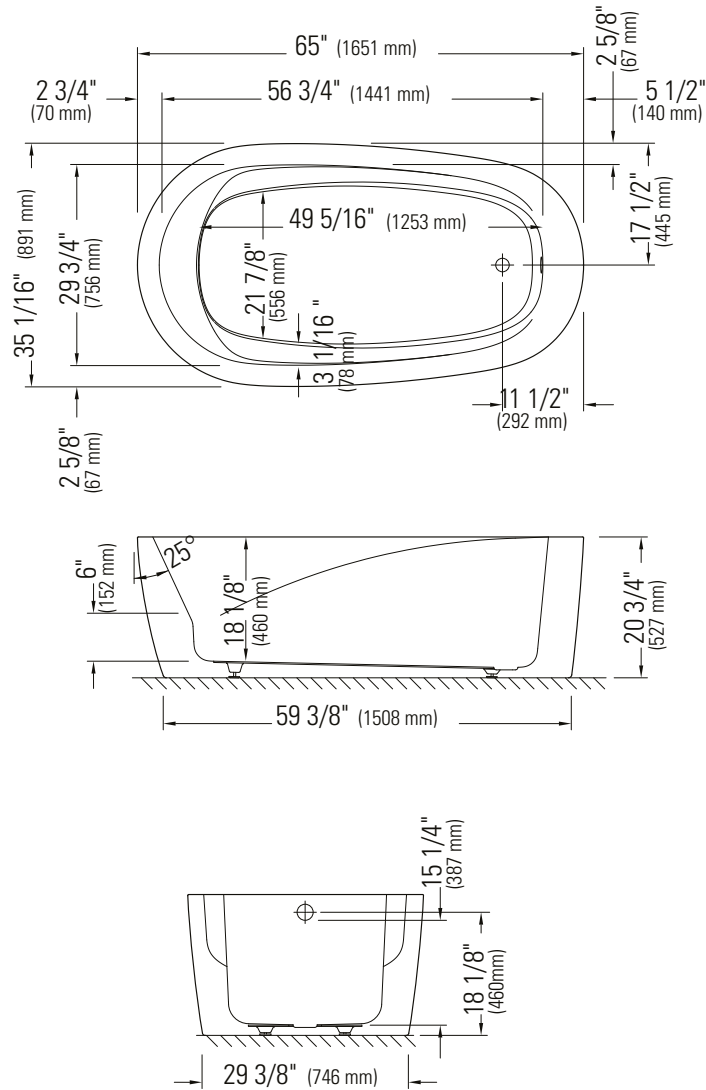

Produits Neptune

VAPORA F1 3666

*A bathtub fitted with back jets can cause the pump to protrude by approximately 3" from the overall dimension.

**All dimensions are approximate and subject to change without notice. Please refer to the installation guide before beginning the installation