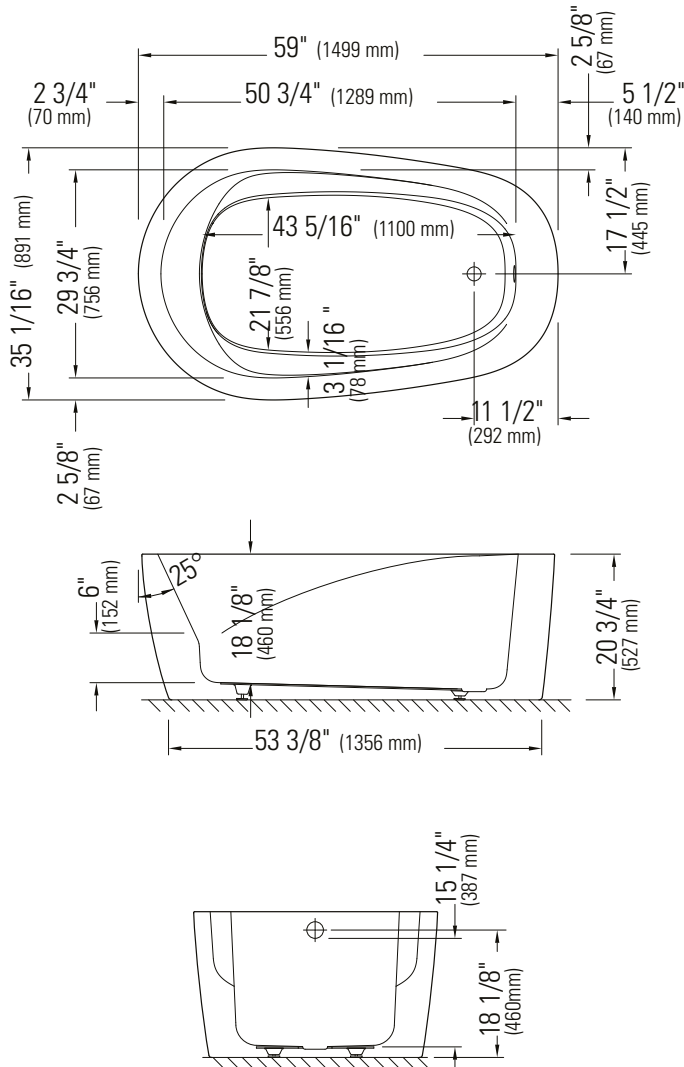

Produits Neptune

VAPORA F1 3660

*A bathtub fitted with back jets can cause the pump to protrude by approximately 3" from the overall dimension.

**All dimensions are approximate and subject to change without notice. Please refer to the installation guide before beginning the installation