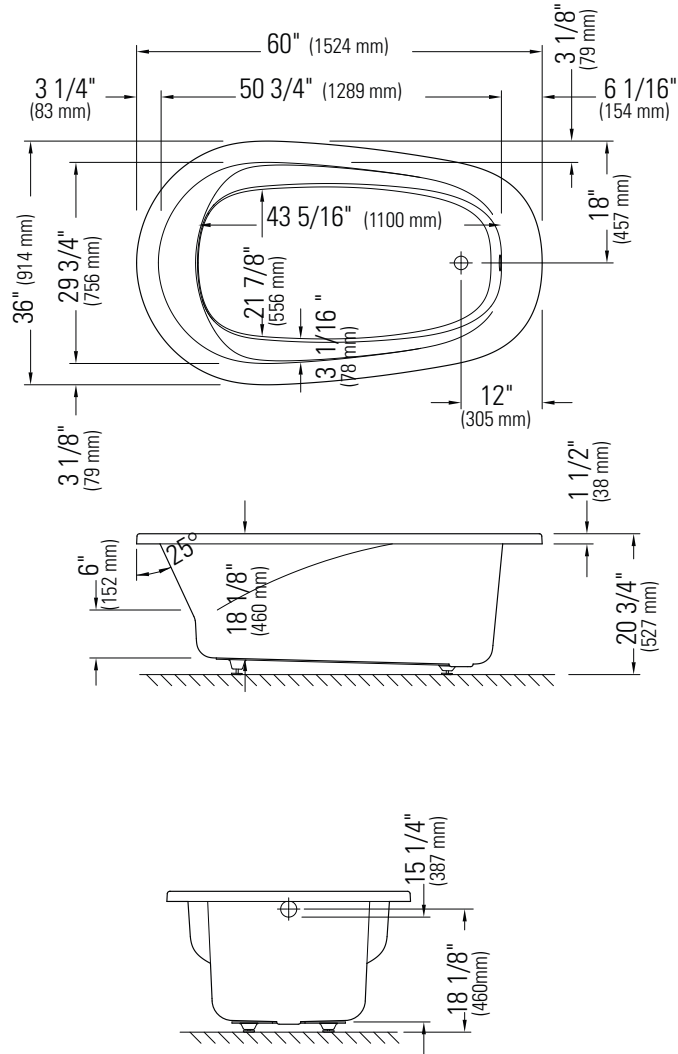

# VAPORA 3660

\*A bathtub fitted with back jets can cause the pump to protrude by approximately 3" from the overall dimension.

\*\*All dimensions are approximate and subject to change without notice. Please refer to the installation guide before beginning the installation