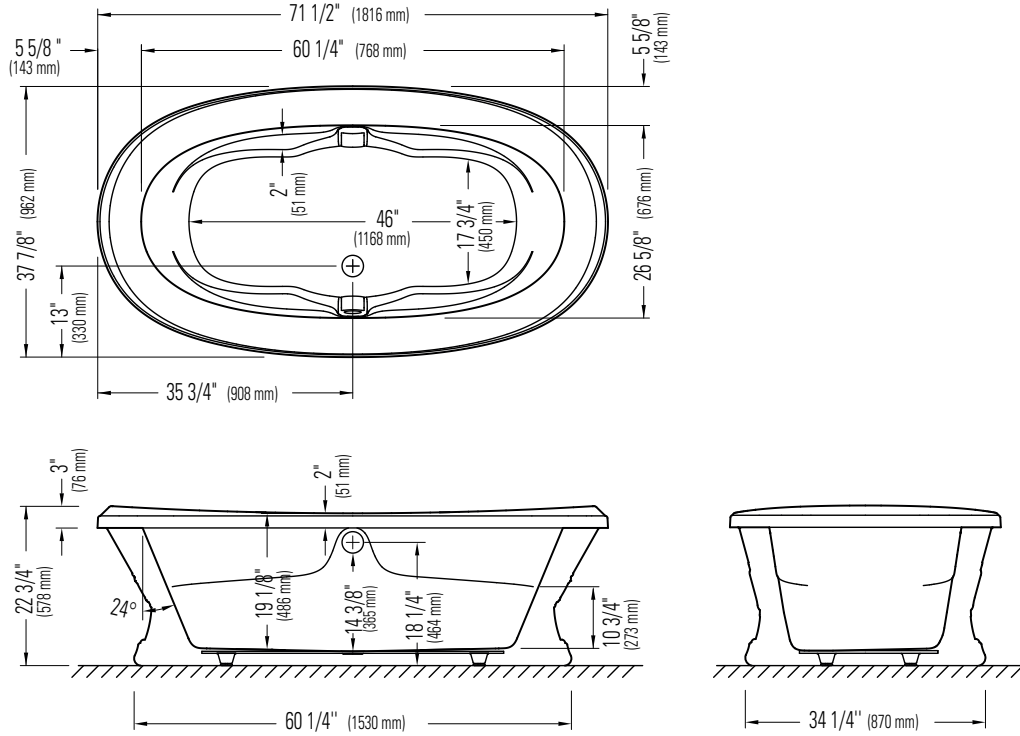

Produits Neptune

ULYSSE

Bathtub

*A bathtub fitted with back jets can cause the pump to protrude by approximately 3" from the overall dimension.

**All dimensions are approximate and subject to change without notice. Please refer to the installation guide before beginning the installation