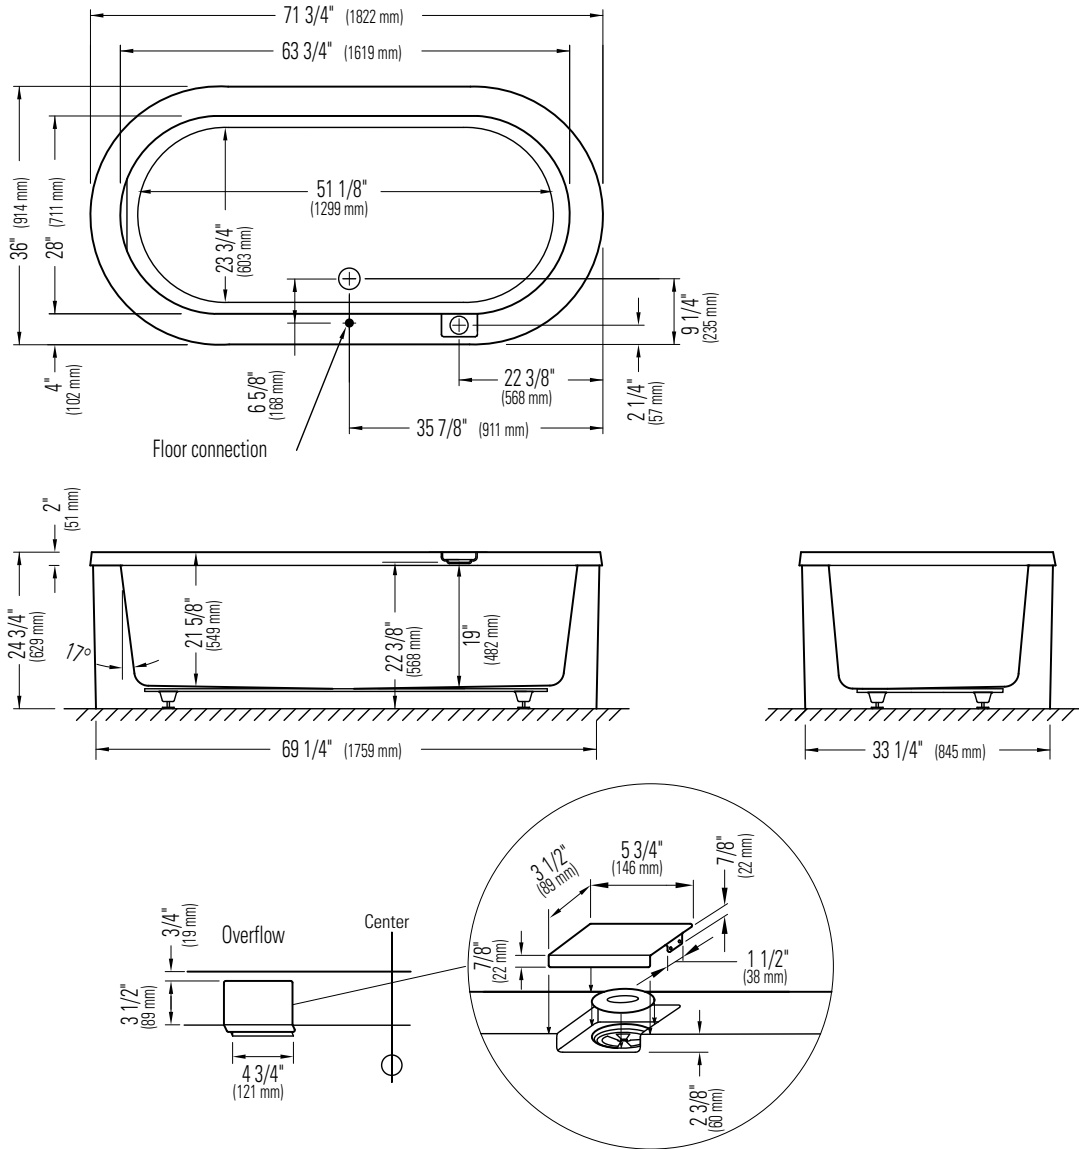

Produits Neptune

RUBY 3672

Bathtub

All dimensions are approximate and subject to change without notice.
Please refer to the installation guide before beginning the installation