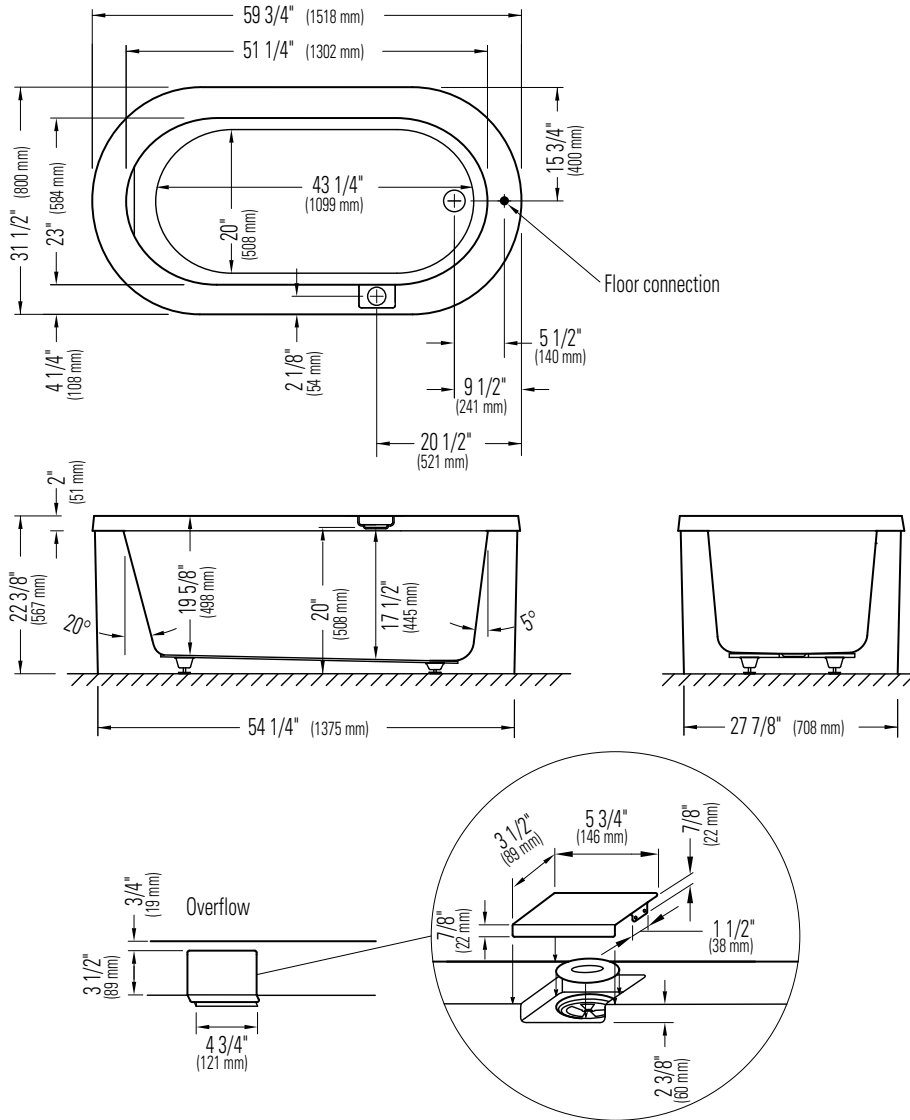

# RUBY 3260

Bathtub

\* All dimensions are approximate and subject to change without notice.  
Please refer to the installation guide before beginning the installation