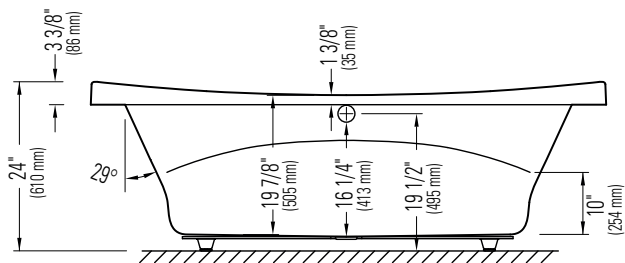

Produits Neptune

REVELATION 4272

Bathtub

*A bathtub fitted with back jets can cause the pump to protrude by approximately 3" from the overall dimension.

**All dimensions are approximate and subject to change without notice. Please refer to the installation guide before beginning the installation