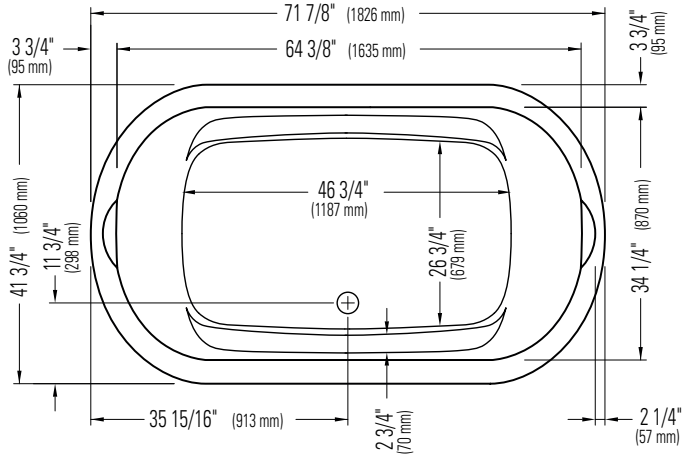

Produits Neptune

REVELATION 4272

Bathtub

*A bathtub fitted with back jets can cause the pump to protrude by approximately 3" from the overall dimension.

**All dimensions are approximate and subject to change without notice. Please refer to the installation guide before beginning the installation