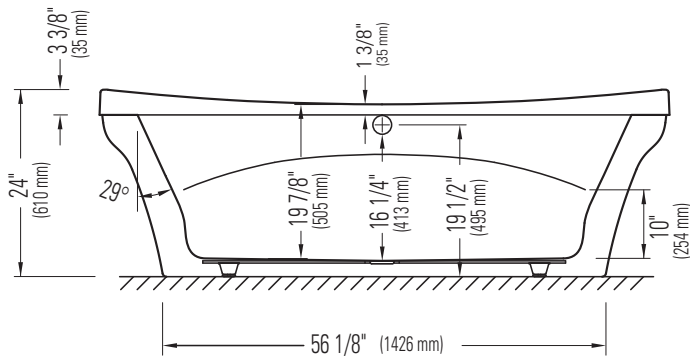

Produits Neptune

REVÉLATION 3672F

Bathtub

Vue de droite

*All dimensions are approximate and subject to change without notice.
Please refer to the installation guide before beginning the installation