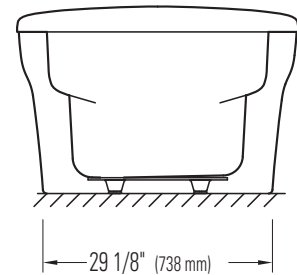

Produits Neptune

REVÉLATION 3672F

Bathtub

Vue de droite

*All dimensions are approximate and subject to change without notice.
Please refer to the installation guide before beginning the installation