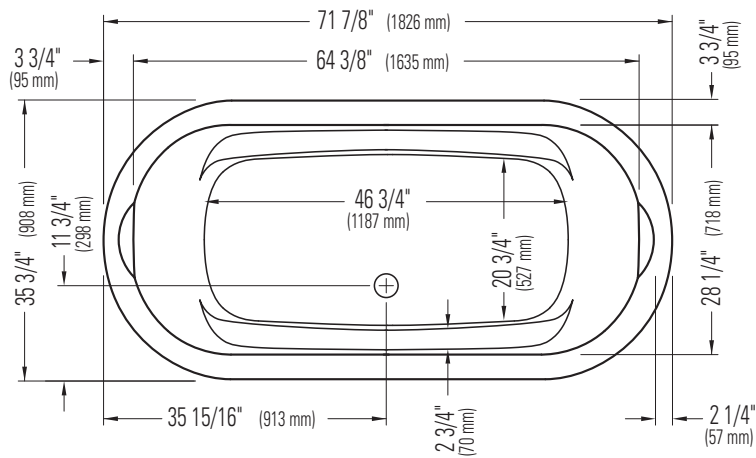

Produits Neptune

REVÉLATION 3672F

Bathtub

Vue de droite

*All dimensions are approximate and subject to change without notice.
Please refer to the installation guide before beginning the installation