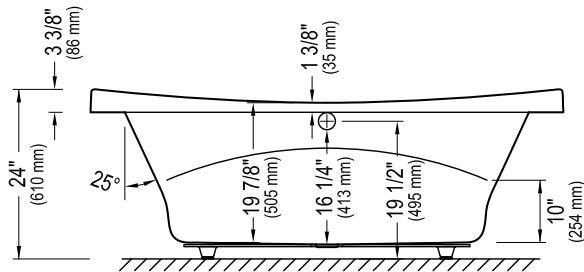

# REVELATION 4266

Bathtub

\*A bathtub fitted with back jets can cause the pump to protrude by approximately 3" from the overall dimension.

\*\*All dimensions are approximate and subject to change without notice. Please refer to the installation guide before beginning the installation