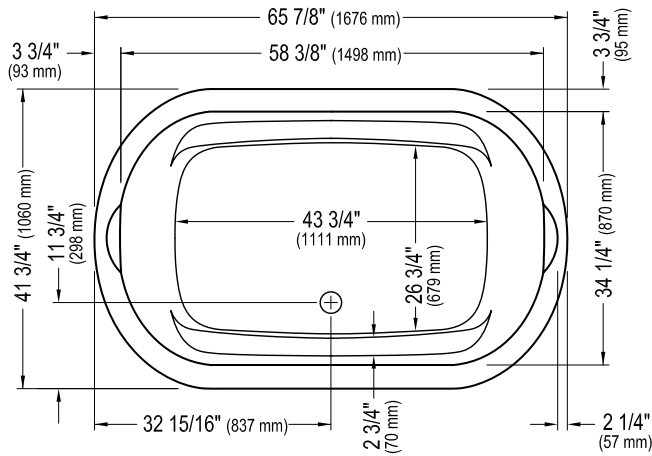

# REVELATION 4266

Bathtub

\*A bathtub fitted with back jets can cause the pump to protrude by approximately 3" from the overall dimension.

\*\*All dimensions are approximate and subject to change without notice. Please refer to the installation guide before beginning the installation