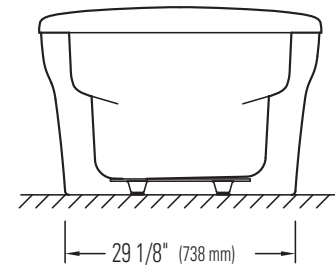

Produits Neptune

REVELATION 3666F

Bathtub

Vue de droite

**All dimensions are approximate and subject to change without notice.
Please refer to the installation guide before beginning the installation