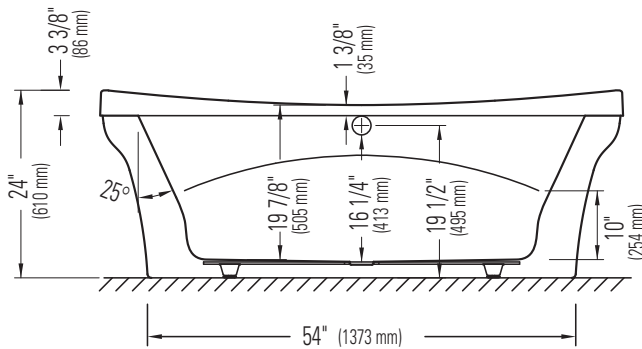

Produits Neptune

REVELATION 3666F

Bathtub

Vue de droite

**All dimensions are approximate and subject to change without notice.
Please refer to the installation guide before beginning the installation