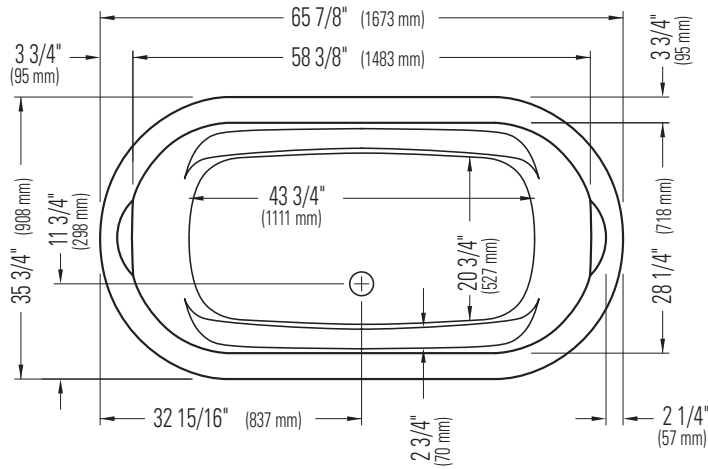

Produits Neptune

REVELATION 3666F

Bathtub

Vue de droite

**All dimensions are approximate and subject to change without notice.
Please refer to the installation guide before beginning the installation