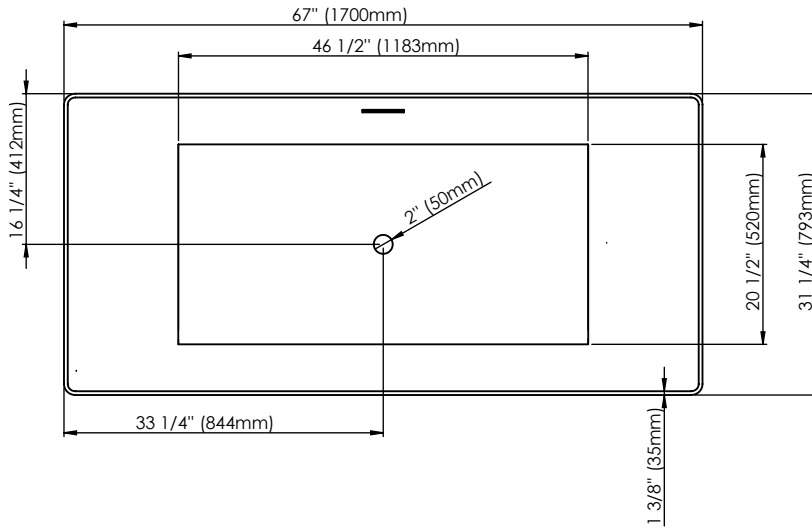

Produits Neptune
Rouge

Prague F1 3266

Bathtub

Ajustable feet

Above-the-floor rough (AFR)

*All dimensions are approximate and subject to change without notice
Please refer to the installation guide before beginning the installation