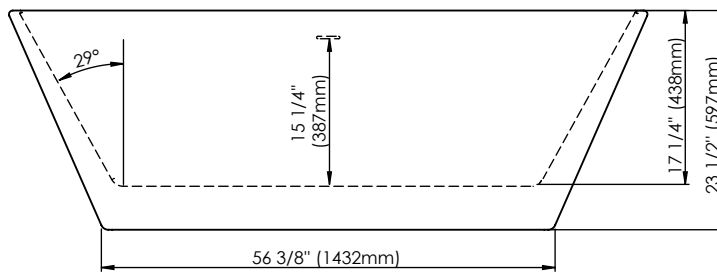

Produits Neptune
Rouge

Prague F1 3266

Bathtub

Ajustable feet

Above-the-floor rough (AFR)

*All dimensions are approximate and subject to change without notice
Please refer to the installation guide before beginning the installation