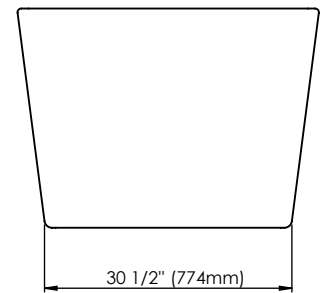

Produits Neptune
Rouge

Prague F1 3266

Bathtub

Ajustable feet

Above-the-floor rough (AFR)

*All dimensions are approximate and subject to change without notice
Please refer to the installation guide before beginning the installation