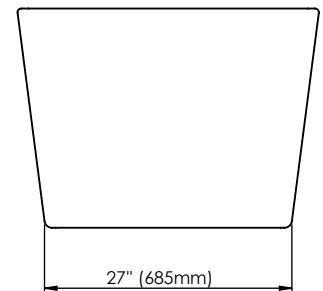

# Prague F1 3260

Bathtub

Ajustable feet

Above-the-floor rough (AFR)

\*All dimensions are approximate and subject to change without notice  
Please refer to the installation guide before beginning the installation