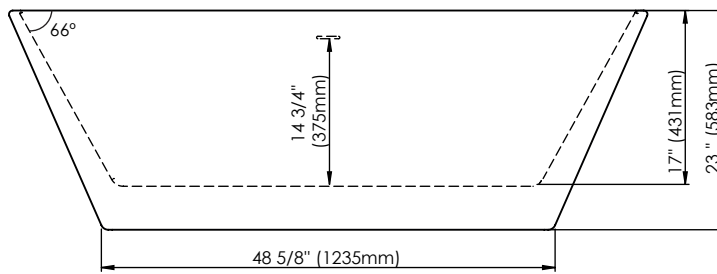

# Prague F1 3260

Bathtub

Ajustable feet

Above-the-floor rough (AFR)

\*All dimensions are approximate and subject to change without notice  
Please refer to the installation guide before beginning the installation