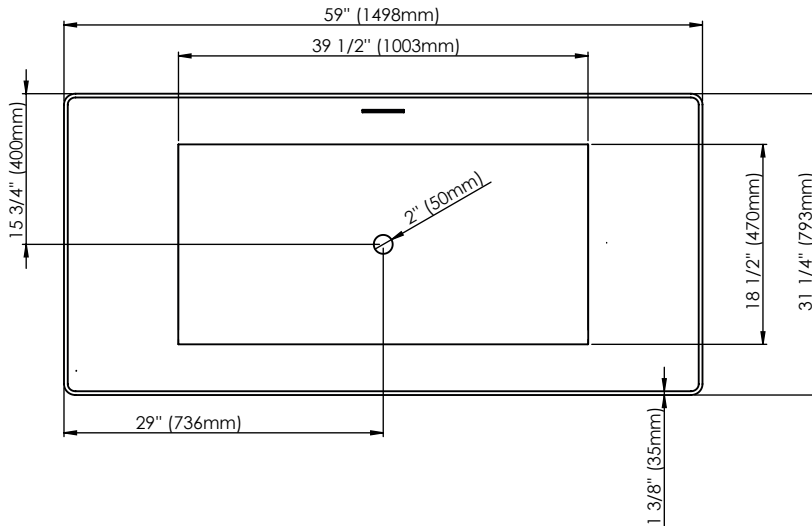

# Prague F1 3260

Bathtub

Ajustable feet

Above-the-floor rough (AFR)

\*All dimensions are approximate and subject to change without notice  
Please refer to the installation guide before beginning the installation