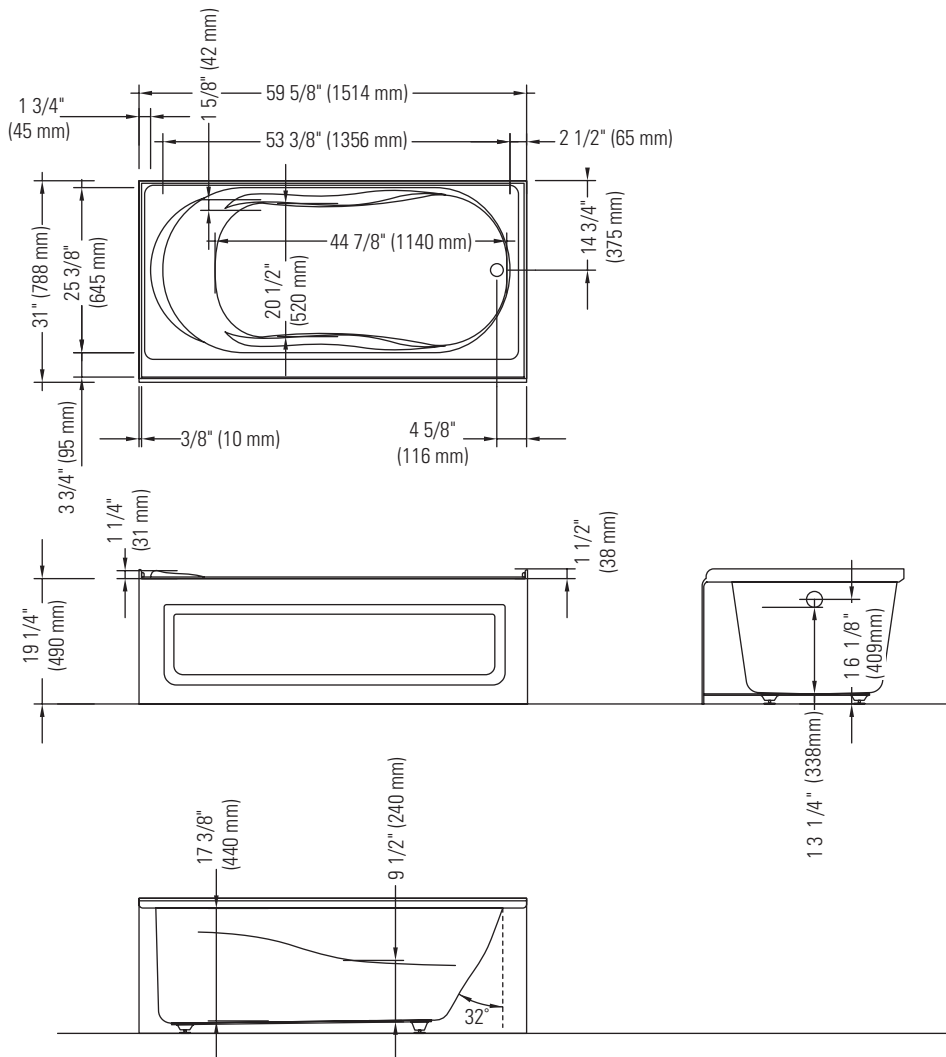

PETUNIA 260 R3

RIGHT DRAIN WITH TILING FLANGE AND SKIRT

Bathtub

*A bathtub fitted with back jets can cause the pump to protrude by approximately 3" from the overall dimension.

**All dimensions are approximate and subject to change without notice. Please refer to the installation guide before beginning the installation.