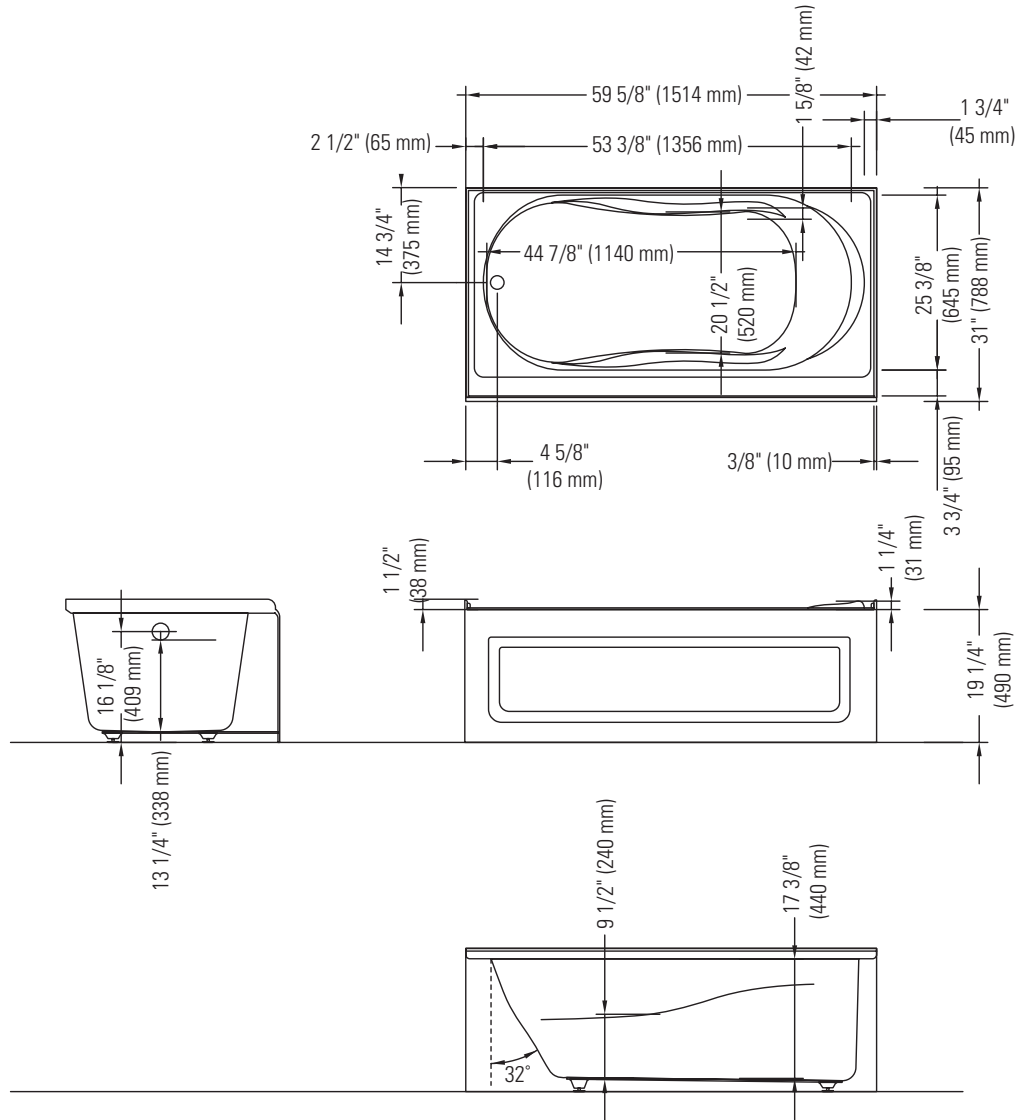

# PETUNIA 260 L3

LEFT DRAIN WITH TILING FLANGE AND SKIRT

Bathtub

\*A bathtub fitted with back jets can cause the pump to protrude by approximately 3" from the overall dimension.

\*\*All dimensions are approximate and subject to change without notice.