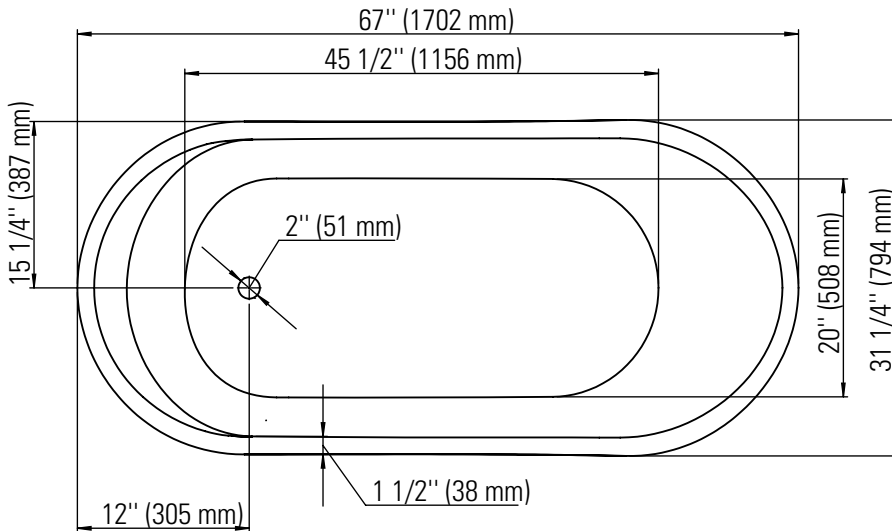

Produits Neptune

PARIS 3266F1

Bathtub

Ajustable feet

Above-the-floor rough (AFR)

*All dimensions are approximate and subject to change without notice
Please refer to the installation guide before beginning the installation