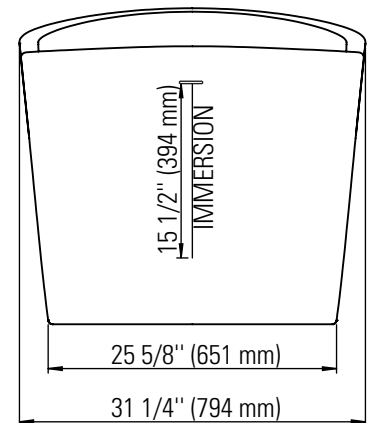

Produits Neptune

PARIS 3266F1

Bathtub

Ajustable feet

Above-the-floor rough (AFR)

*All dimensions are approximate and subject to change without notice
Please refer to the installation guide before beginning the installation