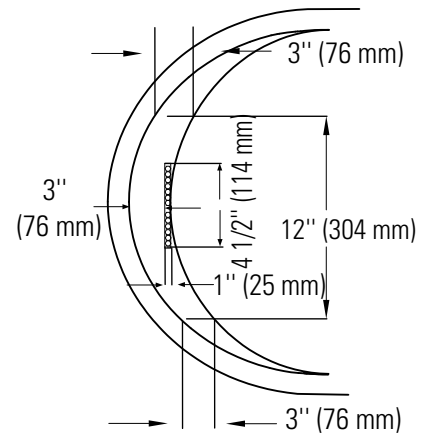

Produits Neptune

PARIS 3266F1

Bathtub

Ajustable feet

Above-the-floor rough (AFR)

*All dimensions are approximate and subject to change without notice
Please refer to the installation guide before beginning the installation