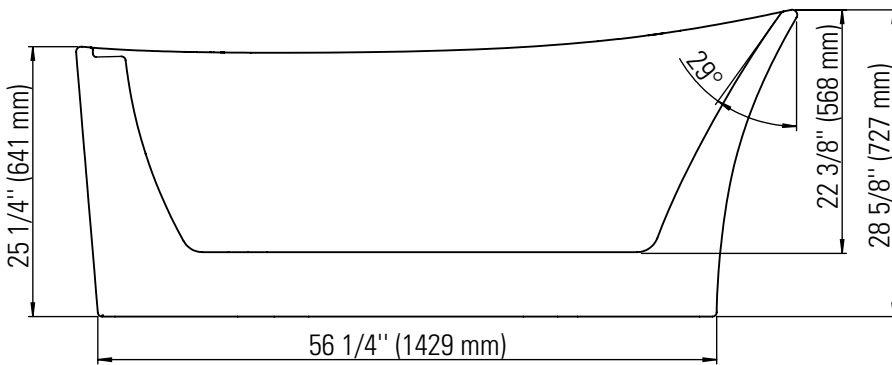

Produits Neptune

PARIS 3266F1

Bathtub

Ajustable feet

Above-the-floor rough (AFR)

*All dimensions are approximate and subject to change without notice
Please refer to the installation guide before beginning the installation